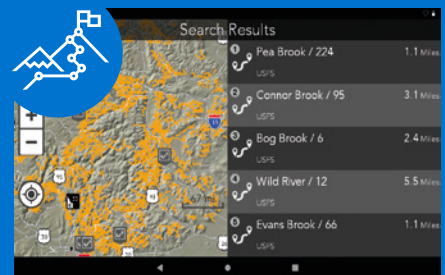

## Magellan™ TRX7 CS Pro

Trail and Street GPS Navigator  
with a Camera Highlight

Free Map and  
Software Updates

### Optional Recording Modes

Recordings with optional gauge overlay or time-lapse modes for adventure video.

### Turn-by-Turn Trail and Street Navigation

Get visual and audible navigation guidance whether you're navigating off-road trails or streets on your way to your destination.

### Over 160,000 Preloaded Designated OHV Routes

The most US OHV trails including 4WD, ATV, motorcycle and snowmobile trails.