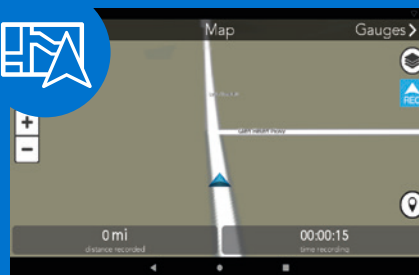

Turn-by-Turn Trail and Street Navigation

Get visual and audible navigation guidance whether you're navigating off-road trails or streets on your way to your destination.