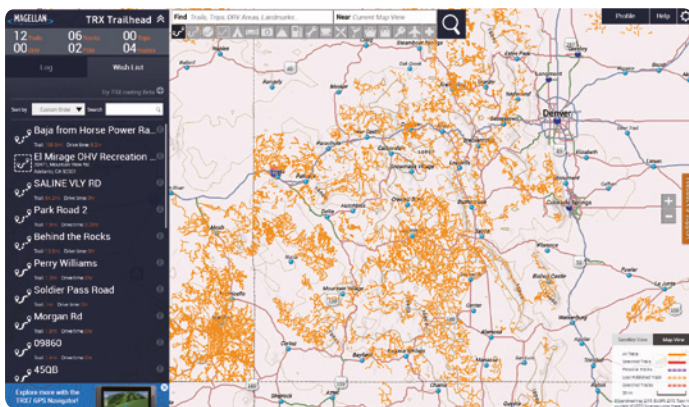

MORE ADVENTURES AWAIT!

Plan & share your adventures with the TRX Trailhead Community

TRX Trailhead

TRX Trailhead is an ever-growing, searchable trail and track database with personal observations by your fellow off-road enthusiasts. Magellan's database includes observations on route difficulty, conditions and obstacles encountered, and more.

The TRX Trailhead community will take your off-road experiences to the next level. With its advanced TRX Web search tools and features, TRX Trailhead is the perfect tool for finding, planning and sharing your next OHV adventure.