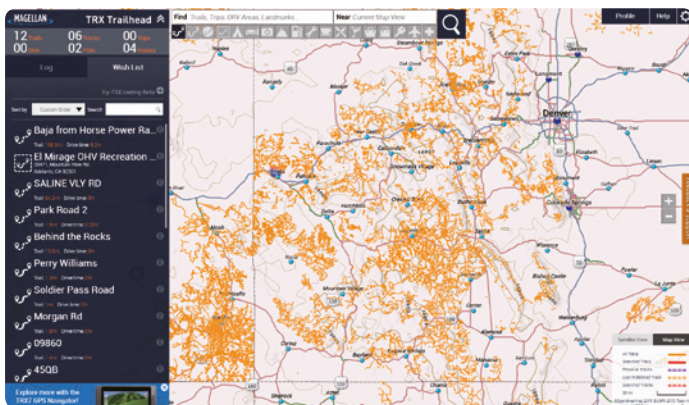

Turn-by-Turn Trail and Street Navigation

Get visual and audible navigation guidance whether you're navigating off-road trails or streets on your way to your destination.

Over 160,000 Preloaded Designated OHV Routes

Rotatable Camera Angle

Rotatable camera angle with more flexibility to capture critical moments.

Optional Recording Modes

Recordings with optional gauge overlay or time-lapse modes for adventure video. With easy settings on the device before you start the journey, you can share your adventure video immediately without the need to edit video with computer when you are back home.

MORE ADVENTURES AWAIT!

Plan & share your adventures with the TRX Trailhead Community

TRX Trailhead

TRX Trailhead is an ever-growing, searchable trail and track database with personal observations by your fellow off-road enthusiasts. Magellan's database includes observations on route difficulty, conditions and obstacles encountered, and more.