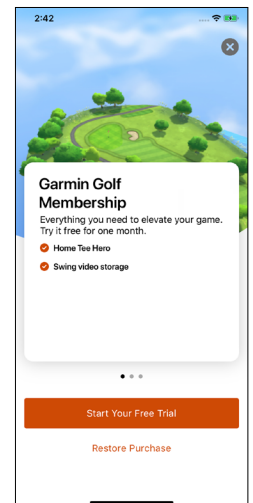

MEMBERSHIP SUBSCRIPTION

Monthly: $9.99
Annually: $99.99