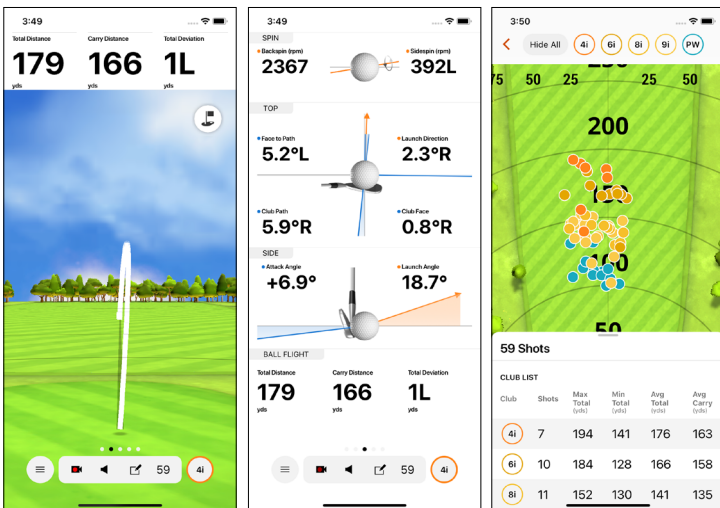

GARMIN GOLF™ APP

Simply pair your Approach R10 device with the [Garmin Golf](#) app for the following included features:

- **NEW** **SEE METRICS IN REAL TIME:** See your stats after every swing, including club head speed, ball speed, spin, launch angle, launch direction, smash factor and more
- **NEW** **CLUB PERFORMANCE:** Monitor how each club is performing for you during a session at the driving range
- **NEW** **VIEW VIDEOS AND SWING METRICS:** See and analyze your own swing with automatically recorded video clips that feature your real stats overlaid on each shot

SEE METRICS AND CLUB PERFORMANCE: