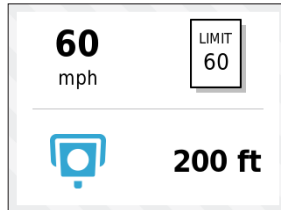

SPEED CAMERA ALERTS*