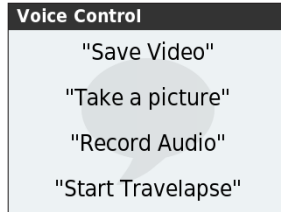

VOICE CONTROL