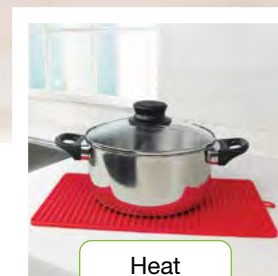

Heat Resistant