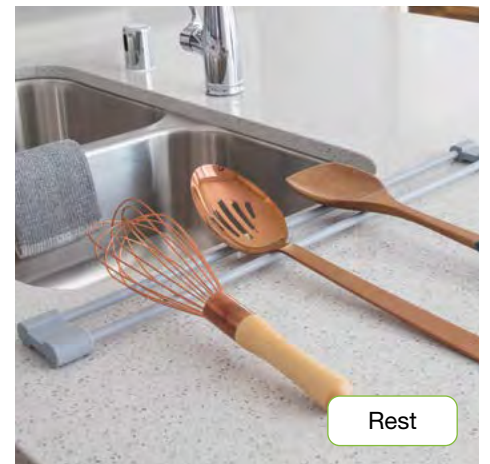

Over-Sink Drying Bar

Silicone-coated steel creates a non-slip surface. Straddles the sink or sits on the counter. Supports pots, kitchenware, dishtowels, sponges, utensils, bottles & more. Hang items over the sink between bars or use as support. Supports heavy cookware. Heat-resistant and dishwasher-safe. 20½" x 2¼" x ¼" H.

1433