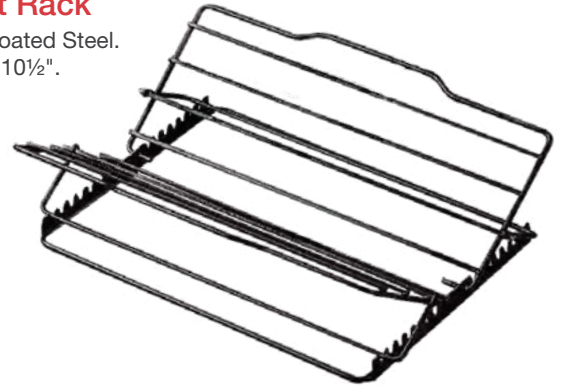

Adjustable Roast Rack

Black-coated Steel.
11½" X 10½".
98/30