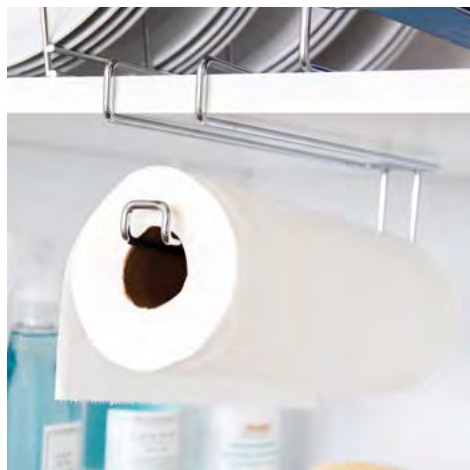

Undershelf Paper Towel Holder

Chrome. Easily slips onto shelf, no tools required.

2475