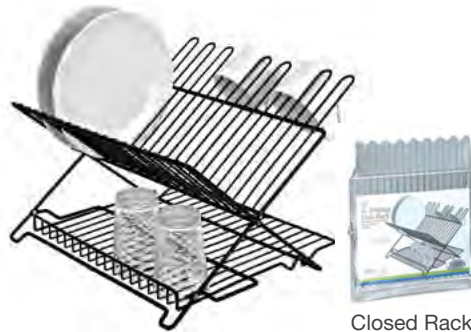

Cutlery Holder

Chrome. 7¾" x 2¾" x 4⅞" H

1431/CR

Closed Rack

Jr. Folding Dish Rack

Coated Steel. Folds flat when not in use. Holds 18 dinner plates and more. **Use with Jr. Drain Board #1482 on page 6. Use with Cutlery Holders #1431 or #1481 on page 12.** 13¾" x 12½" x 10¾" H.

- 1483.5 - Metallic ●
- 1483/E - Black ●
- 1483/W - White ○