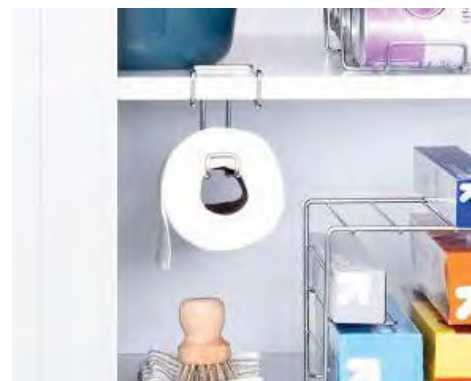

### Magnetic Double Hook

Stainless Steel. 2" Diameter x 5" H.

2412

**Under-Shelf  
Paper Towel Holder**

Chrome. Easily slips onto shelf, no tools required.

**2475**

**Bamboo 3-Arm Towel Bar**

Swing-arm design. For hand and dish towels. Mounting hardware included. 12" x 2¼" H.