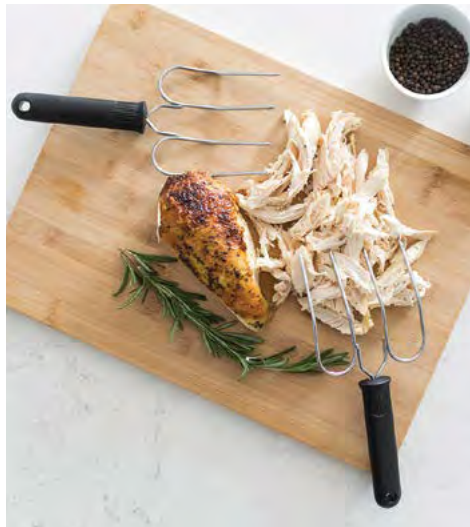

### Gingham Hot Handle Holders

Assorted colors (black, blue, red, yellow).  
 Made in U.S.A. Set of 2, 6" L.

**1597**

**Tongs with Lock**

Stainless Steel.

**93/7** - 7" Set of 2  
**93/9** - 9"

**93/12** - 12"  
**93/16** - 16"