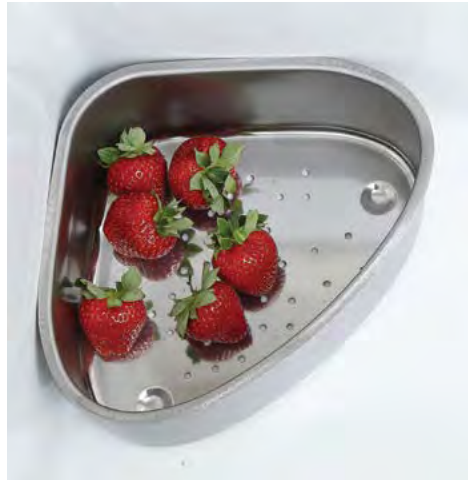

Sink Strainer

Stainless Steel Mesh. Overall 4½", Inner 2¾".

720

Corner Sink Strainer

Plastic. 9" x 7½" x 3¼" H.

724

Mesh Corner Sink Strainer

Stainless Steel. 9¾" x 7½" x 3¼" H.

725

Corner Sink Strainer

Stainless Steel. 9½" x 8" x 3¼" H.

726