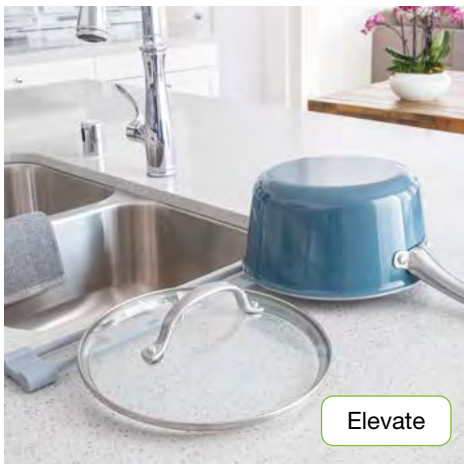

Over-Sink Drying Bar

Silicone-coated steel creates a non-slip surface. Straddles the sink or sits on the counter. Supports pots, kitchenware, dishtowels, sponges, utensils, bottles & more. Hang items over the sink between bars or use as support. Supports heavy cookware. Heat-resistant and dishwasher-safe. 20½" x 2¼" x ¼" H.

1433