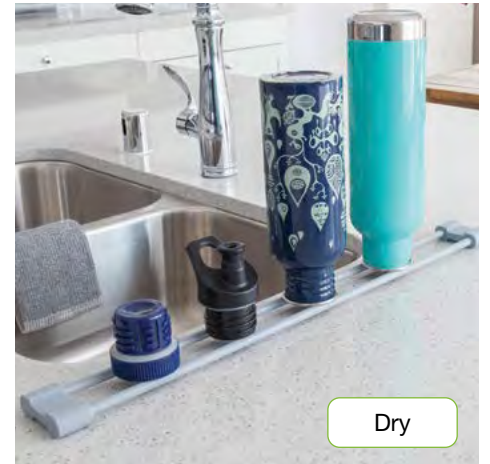

Over-Sink Drying Bar

Silicone-coated steel creates a non-slip surface. Straddles the sink or sits on the counter. Supports pots, kitchenware, dishtowels, sponges, utensils, bottles & more. Hang items over the sink between bars or use as support. Supports heavy cookware. Heat-resistant and dishwasher-safe. 20½" x 2¼" x ¼" H.

1433