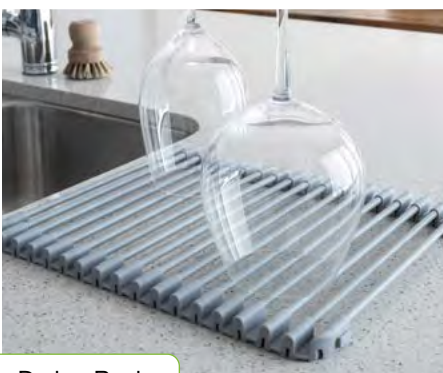

**31485** - Small 12" x 10" x 1/2" H.

**31486** - Medium 16" x 12" x 1/2" H.

**31487** - Large 18" x 12" x 1/2" H.

Compact Storage

Sink Protector

Drying Rack

Cooling Rack

Large Trivet