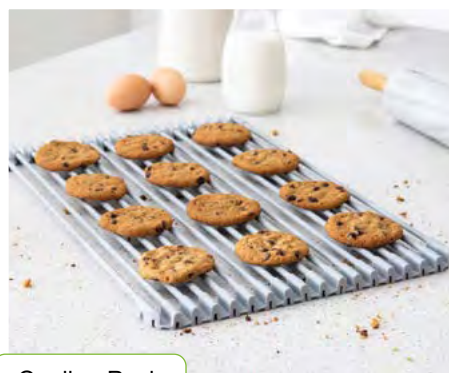

**31485** - Small 12" x 10" x 1/2" H.

**31486** - Medium 16" x 12" x 1/2" H.

**31487** - Large 18" x 12" x 1/2" H.

Compact Storage

Sink Protector

Drying Rack

Cooling Rack

Large Trivet