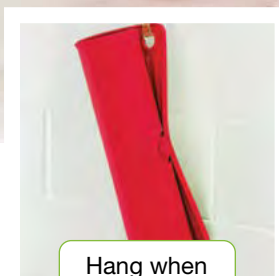

### Roll-Up Drying Mat/Trivet

Non-slip silicone is heat resistant. Dual-usage: drying mat and trivet. Roll-up or hang for storage. Dishwasher-safe. 14" x 8½".

3424

Hang when not in use

Heat Resistant

3420/E - Gray & Black