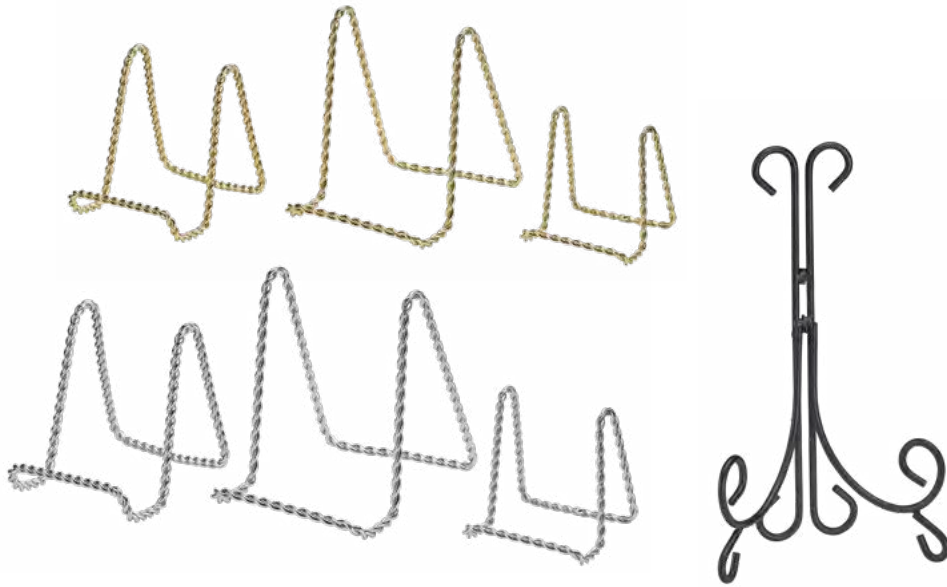

Organizers

Display Easels

Braided Steel in Brass and Chrome.

- **1913** - 3" H Brass.
- **1914** - 4" H Brass.
- **1915** - 5" H Brass.
- **1933** - 3" H Chrome.
- **1934** - 4" H Chrome.
- **1935** - 5" H Chrome.

Black Wrought-Iron Easel

"Scroll" Design.

- **1955** - 5" H.