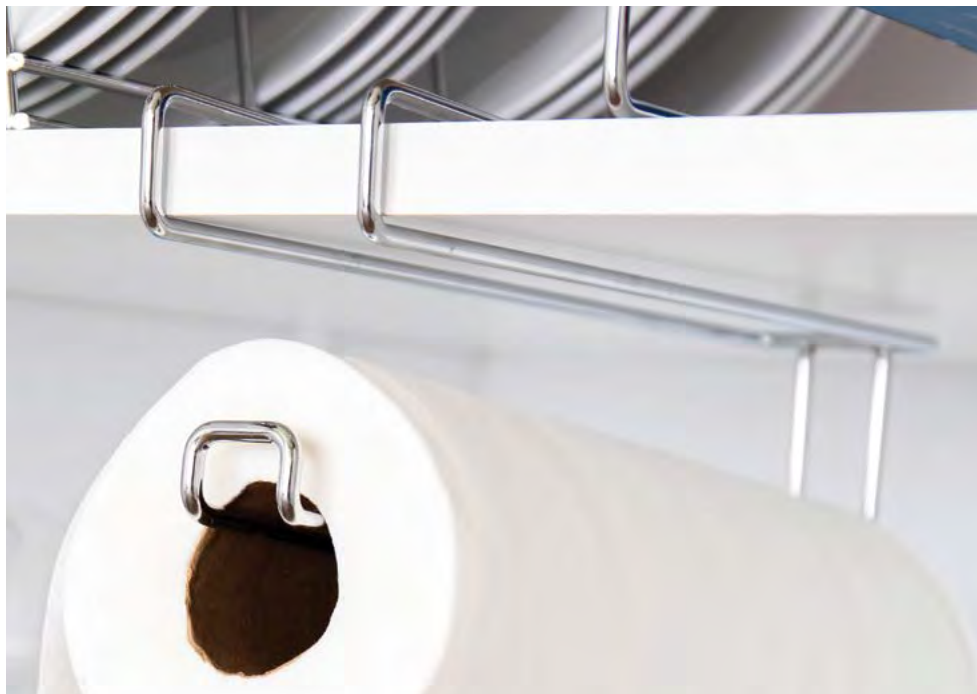

**Under-Shelf
Paper Towel Holder**

Chrome. Easily slips onto shelf, no tools required.

2475