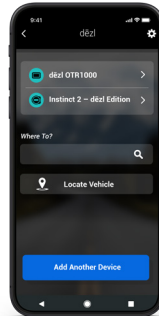

## SCREENSHOTS:

STEPS TRACKING

BREAK PLANNING

CHECK REWARDS

REDEEM REWARDS

PREPASS

TRUCKER HEALTH

GARMIN PAY

## DĒZL<sup>™</sup> APP:

Enjoy the best in trucking connectivity with the dēzl app<sup>5</sup> from Garmin. Download the app to your compatible smartphone, then pair with your Instinct 2 – dēzl Edition smartwatch to view workout tutorials and truck plaza loyalty points on your wrist. You'll receive timely break notifications to easily plan for stops along your route. With an active PrePass<sup>®</sup> account, drivers can also get PrePass notifications<sup>4</sup> of U.S. weigh stations and bypass decisions.