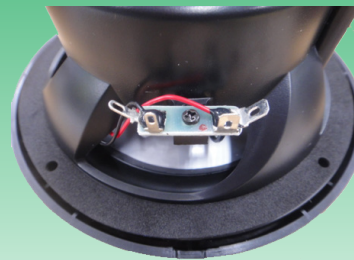

### IPX5 Rating on Lighting Parts

**Water-resistant rubber cushion prevents water intrusion to back side of woofer.**

**Water-resistant coating has been applied to LED's printed circuit board.**

### KFC-1673MRWL

- 6.5" 2 Way 2-Speaker in White with LED Lighting
- 1" Balanced Dome Tweeter
- Water-Resistant Polypropylene Cone
- 75W RMS, 260W Peak Power Handling
- Frequency Response 60Hz - 20kHz
- 4Ω Impedance
- Mounting Depth 2-7/16"
- RF Wireless Remote Control (98 Ft. Range)
- MAP \$199.95
- UPC 0019048231239

### KFC-1673MRBL

- 6.5" 2 Way 2-Speaker in Black with LED Lighting
- 1" Balanced Dome Tweeter
- Water-Resistant Polypropylene Cone
- 75W RMS, 260W Peak Power Handling
- Frequency Response 60Hz - 20kHz
- 4Ω Impedance
- Mounting Depth 2-7/16"
- RF Wireless Remote Control (98 Ft. Range)
- MAP \$199.95
- UPC 0019048231246