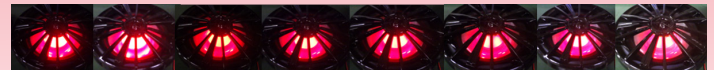

### IPX5 Rating on Lighting Parts

**Water-resistant rubber cushion prevents water intrusion to back side of woofer.**

**Water-resistant coating has been applied to LED's printed circuit board.**

### Enhanced Lighting Customization

**20 Color Adjustment Options**

**8 Lighting Speed & Brightness Adjustment Options**

**RF Remote Included**

**21 Lighting Mode Pattern Adjustment Options**

### KFC-1673MRWL

- 6.5" 2 Way 2-Speaker in White with LED Lighting
- 1" Balanced Dome Tweeter
- Water-Resistant Polypropylene Cone
- 75W RMS, 260W Peak Power Handling
- Frequency Response 60Hz - 20kHz
- 4Ω Impedance
- Mounting Depth 2-7/16"
- RF Wireless Remote Control (98 Ft. Range)
- MAP \$199.95
- UPC 0019048231239

### KFC-1673MRBL

- 6.5" 2 Way 2-Speaker in Black with LED Lighting
- 1" Balanced Dome Tweeter
- Water-Resistant Polypropylene Cone
- 75W RMS, 260W Peak Power Handling
- Frequency Response 60Hz - 20kHz
- 4Ω Impedance
- Mounting Depth 2-7/16"
- RF Wireless Remote Control (98 Ft. Range)
- MAP \$199.95
- UPC 0019048231246