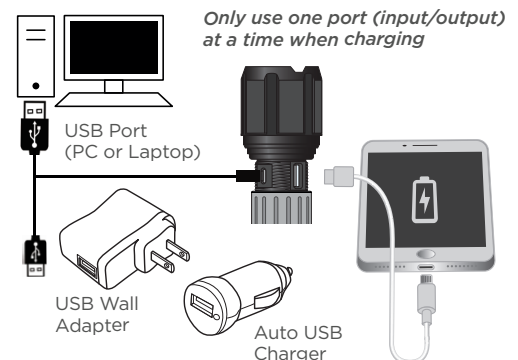

Battery Charge Options