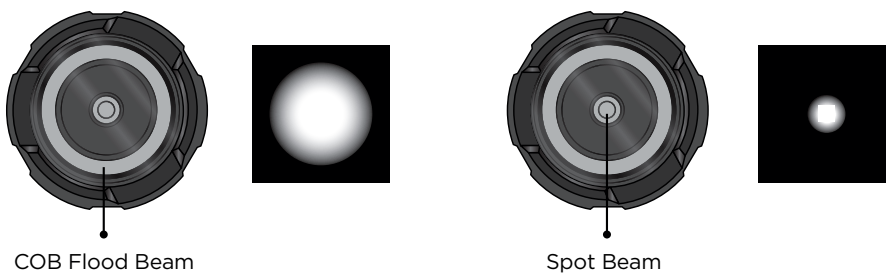

DORCY®

ULTRA HD 1000L RECHARGEABLE FLASHLIGHT

Flashlight Parts

Military Grade Aluminum

Micro USB Port (input)

Twist open/close port cover

3 Mode Power Switch:
SPOT + COB
SPOT
COB FLOOD

GREEN/RED LED Indicator Lights
(Can be seen through the input/output ports while charging)

USB Port (output)

Includes:
2000mAh 18650 Lithium-ion rechargeable battery

Rechargeable:
A) Equipped with a micro USB cable for quick and convenient charging (Included)
B) Red Solid : Flashlight is charging
C) Green Solid: Flashlight is fully charged
D) Charging time: 4-5 hours

Power bank function:
A) Designed to serve as a power bank for smart phones and other devices in an emergency (cords to specific devices not included)
B) Red Flash: Charging device
C) Green Solid : Device is fully charged

LITHIUM-ION

USB INPUT/OUTPUT
ENTRÉE/SORTIE USB

Beam Operation