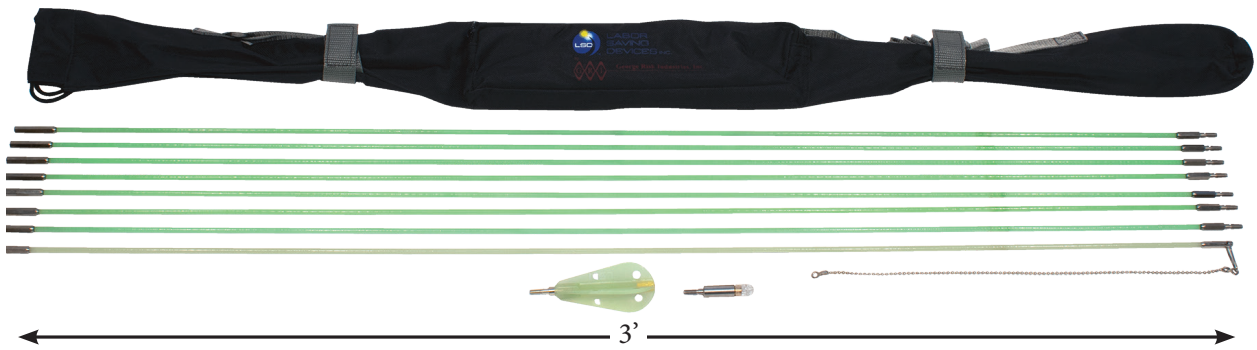

FiberFuse™ 6 ft. push/pull rods
Part No. LS-81-106 Model CZX
Replacement rods on page 53.

Luminous (glow in the dark) FiberFuse™ 6 ft. push/pull rod
Part No. LS-81-206 Model CZLX
Replacement rods on page 53.

Female Threaded Connectors and Male Threaded Connectors
These come attached to the FiberFuse™ rods. Replacement parts on page 61.

Ball Chain Lanyard
12" of ball chain with a hook to attach to a bullnose rod end.

Luminous Whisk Male Threaded Connector Tip
Part No. LS-81-315 Model CZLH
Full description on page 55.

Lighted Bullnose Tip™
Part No. LS-81-316 Model CZLBT
Bright white light helps fish wire in dark places. Attach wires to the end, battery life over 100 hours. Full description and more colors available on page 54.

For Additional Accessories and Replacement Parts see pages 52-61.

Videos for these products and more are available on YouTube:
Creep-Zit™ Compact 24ft.: <https://youtu.be/d0gfsiJld6k>