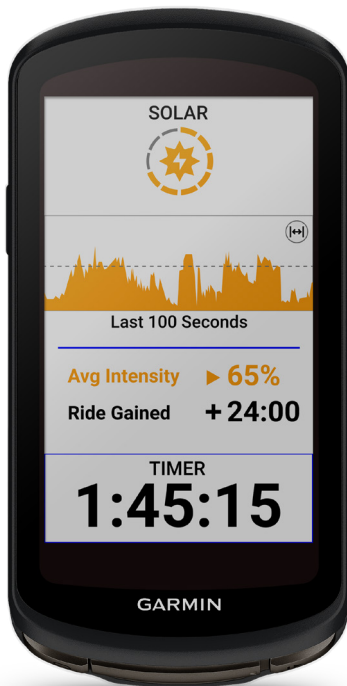

EDGE 1040 SOLAR