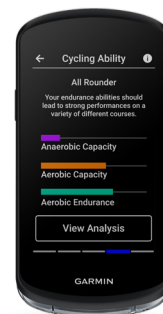

EDGE® 1040 AND EDGE 1040 SOLAR GPS CYCLING COMPUTERS

**NEW PRODUCT
ANNOUNCEMENT**

PRODUCT OVERVIEW:

Edge 1040 Solar is powered by the sun and packed with everything under it. It's our first GPS bike computer with solar charging, so you can ride longer and get even better coverage in the most challenging environments. Solar charging adds up to 20 minutes of battery life per hour during daytime riding¹.

The Edge 1040 series represents our first GPS bike computers with multi-band GNSS technology for even better coverage under dense tree cover, on remote mountain trails and even in the urban canyon. It's also packed with performance features that help you understand your strengths and weaknesses to coach you through any challenge. It can even help you manage your efforts by providing power targets² throughout a course and stamina² feature insights, so you know how much gas is left in the tank. And the setup is simple, so you can take it out of the box and be out riding in no time.