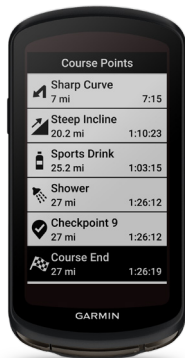

Course Points