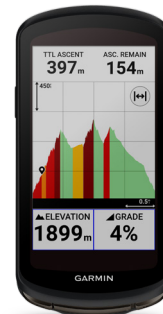

EDGE® 1040 AND EDGE 1040 SOLAR GPS CYCLING COMPUTERS

**NEW PRODUCT
ANNOUNCEMENT**

PRODUCT OVERVIEW:

Edge 1040 Solar is powered by the sun and packed with everything under it. It's our first GPS bike computer with solar charging, so you can ride longer and get even better coverage in the most challenging environments. Solar charging adds up to 20 minutes of battery life per hour during daytime riding¹.

The Edge 1040 series represents our first GPS bike computers with multi-band GNSS technology for even better coverage under dense tree cover, on remote mountain trails and even in the urban canyon. It's also packed with performance features that help you understand your strengths and weaknesses to coach you through any challenge. It can even help you manage your efforts by providing power targets² throughout a course and stamina² feature insights, so you know how much gas is left in the tank. And the setup is simple, so you can take it out of the box and be out riding in no time.