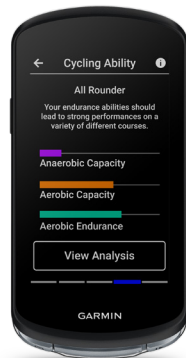

Cycling Ability