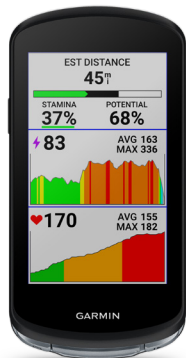

Real-time Stamina