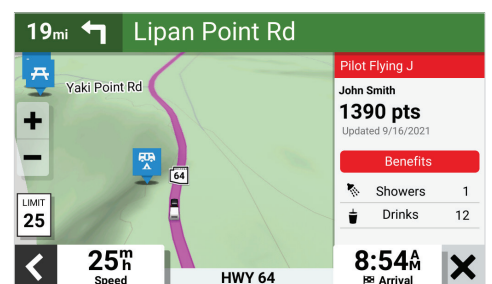

SCREENSHOTS:

CUSTOM RV ROUTING

DIRECTORY OF RV PARKS AND SERVICES

BIRDSEYE SATELLITE IMAGERY

BUILT-IN DASH CAM (RVCAM 795 ONLY)

DRIVER ALERTS

TRAVEL PLAZA REWARDS

RV 795 AND RVCAM 795 RV NAVIGATORS