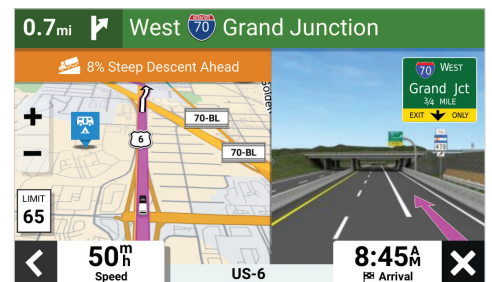

DRIVER ALERTS