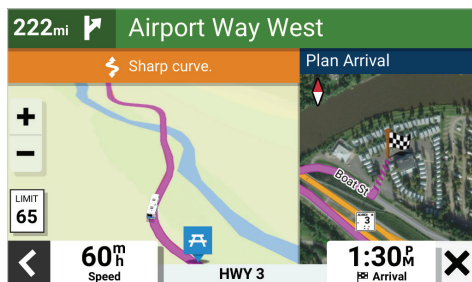

SCREENSHOTS:

CUSTOM RV ROUTING

DIRECTORY OF RV PARKS AND SERVICES

BIRDSEYE SATELLITE IMAGERY

BUILT-IN DASH CAM (RVCAM 795 ONLY)

DRIVER ALERTS

TRAVEL PLAZA REWARDS

RV 795 AND RVCAM 795 RV NAVIGATORS