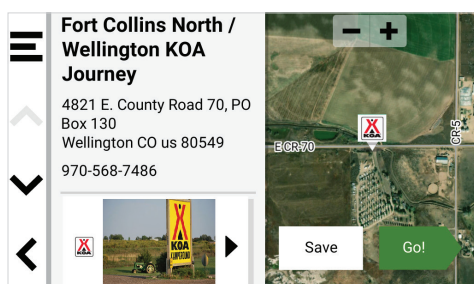

DIRECTORY OF RV PARKS AND SERVICES