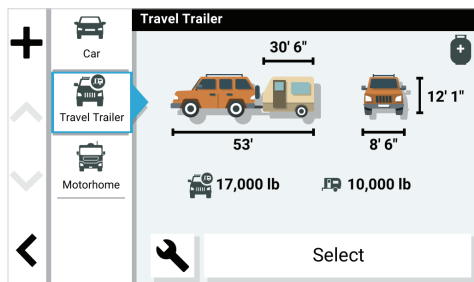

SCREENSHOTS:

CUSTOM RV ROUTING