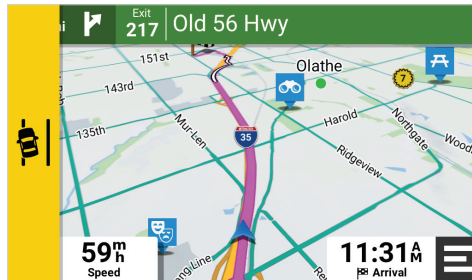

SCREENSHOTS:

FORWARD COLLISION WARNING

LANE DEPARTURE WARNING

BUILT-IN DASH CAM

FUEL PRICES

Fuel Prices - Regular		
Mobil	\$2.66	0.7mi
1290 S Lamar St, Dallas, TX	Today	S
Texaco	\$2.70	0.8mi
2607 San Jacinto St, Dallas, TX	2 days ago	N
Tom Thumb Foods	\$2.56	0.8mi
2720 Live Oak St, Dallas, TX	1 day ago	NE
Valero	\$2.56	0.9mi