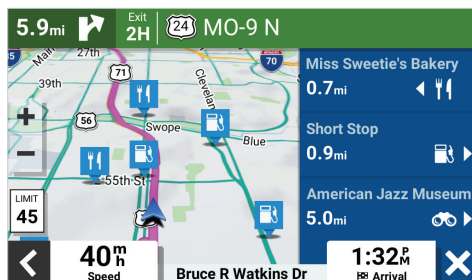

SCREENSHOTS:

FORWARD COLLISION WARNING

LANE DEPARTURE WARNING

BUILT-IN DASH CAM

FUEL PRICES

Fuel Prices - Regular		
Mobil	\$2.66	0.7mi
1290 S Lamar St, Dallas, TX	Today	S
Texaco	\$2.70	0.8mi
2607 San Jacinto St, Dallas, TX	2 days ago	N
Tom Thumb Foods	\$2.56	0.8mi
2720 Live Oak St, Dallas, TX	1 day ago	NE
Valero	\$2.56	0.9mi

UP AHEAD

HANDS-FREE CALLING

GARMIN DRIVECAM™ 76

NAVIGATOR WITH BUILT-IN DASH CAMERA

NEW PRODUCT ANNOUNCEMENT

Garmin Drive™ 52

Garmin DriveSmart™ 66

Garmin DriveSmart 76