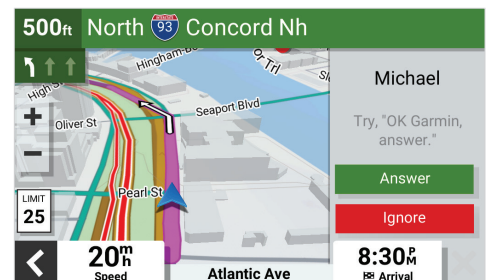

HANDS-FREE CALLING