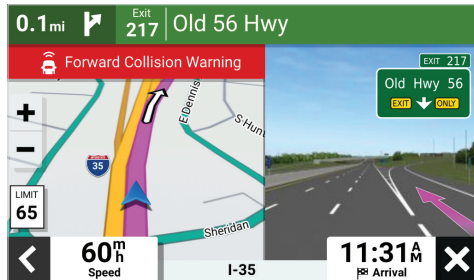

.....

MARKETING MEMO

Aug. 10, 2022

GARMIN DRIVECAM™ 76

NAVIGATOR WITH BUILT-IN DASH CAMERA

NEW PRODUCT ANNOUNCEMENT

PRODUCT OVERVIEW:

Keep an extra eye on your drive with the Garmin DriveCam 76 GPS navigator with built-in dash cam¹. The high-definition 1080p dash camera with wide 140-degree field of view continually records the drive and automatically saves video of detected incidents. Drivers can easily view and share saved clips of videos by using the Garmin Drive™ smartphone app. What's more, the built-in camera enables advanced driver alerts, including forward collision and lane departure warnings to help increase situational awareness during road trips or your daily commute. Garmin voice assist lets you tell the navigator where you want to go, and the sharp 7" display with map updates of North America² show you the way. Make the most of road trips with Tripadvisor® traveler ratings, a directory of U.S. national parks, and access to live traffic, weather and fuel prices when paired with the Garmin Drive app.

SCREENSHOTS:

FORWARD COLLISION WARNING

LANE DEPARTURE WARNING

BUILT-IN DASH CAM

FUEL PRICES

Fuel Prices - Regular		
Mobil	\$2.66	0.7mi
1290 S Lamar St, Dallas, TX	Today	S
Texaco	\$2.70	0.8mi
2607 San Jacinto St, Dallas, TX	2 days ago	N
Tom Thumb Foods	\$2.56	0.8mi
2720 Live Oak St, Dallas, TX	1 day ago	NE
Valero	\$2.56	0.9mi