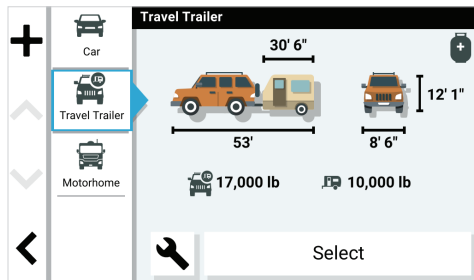

SCREENSHOTS:

CUSTOM RV ROUTING