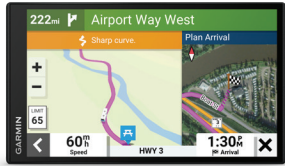

RV 795 AND RVCAM 795

RV NAVIGATORS

NEW PRODUCT ANNOUNCEMENT

PRODUCT CONFIGURATIONS:

RV 795