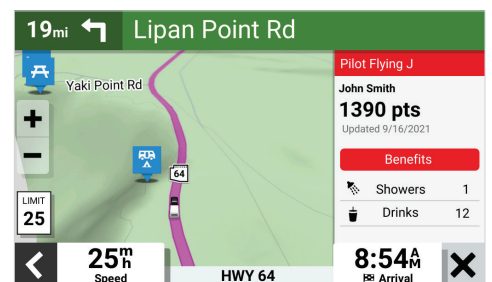

SCREENSHOTS:

CUSTOM RV ROUTING

DIRECTORY OF RV PARKS AND SERVICES

BIRDSEYE SATELLITE IMAGERY

BUILT-IN DASH CAM (RVCAM 795 ONLY)

DRIVER ALERTS

TRAVEL PLAZA REWARDS

RV 795 AND RVCAM 795 RV NAVIGATORS

**NEW PRODUCT
ANNOUNCEMENT**

PRODUCT COMPARISON:

	RV 795	RVCam 795	RV 890	RV 1090
				
Display size	7"	7"	8"	10"
Display resolution	1024 x 600 pixels	1024 x 600 pixels	1280 x 800 pixels	1280 x 800 pixels
Included mounting options	Suction cup mount	Suction cup mount	Powered magnetic mount with heavy-duty suction cup; screw down mount; 1" ball adapter with AMPS plate	Powered magnetic mount with heavy-duty suction cup; screw down mount; 1" ball adapter with AMPS plate
Accepts data card	microSD™ card (not included)	microSD card (not included) 16 GB microSD card (pre-installed for dash cam)	microSD card (not included)	microSD card (not included)
Built-in dash camera ³		•		
Forward collision and lane departure warnings		•		
Online Vault storage for saved video clips via the Garmin Drive™ app		•		
Landscape and portrait views	Landscape only	Landscape only	•	•
BirdsEye Satellite Imagery on arrival	•	•		
Custom RV routing ² and road warnings	•	•	•	•
View loyalty reward points at select travel plazas, including Pilot Travel Centers LLC® across the U.S.	•	•		
Trendy places, local spots and roadtrip routes recommendations to enhance trips	•	•		
Access to live traffic, weather and fuel prices via the Garmin Drive app	•	•	•	•
Directory of RV parks and services	•	•	•	•
Tripadvisor® traveler ratings for hotels, restaurants and attractions	•	•	•	•
Directory of U.S. national parks	•	•	•	•
Garmin voice assist and hands-free calling	•	•	•	•
Easy trip planning and GPX file sharing with the Garmin Drive app	•	•	•	•
Track Recorder feature	•	•		
Wireless map and software updates without a computer	•	•	•	•
Works with Garmin wireless backup cameras	BC™ 50	BC 50	BC 35	BC 35
Works with select third-party wired cameras			•	•