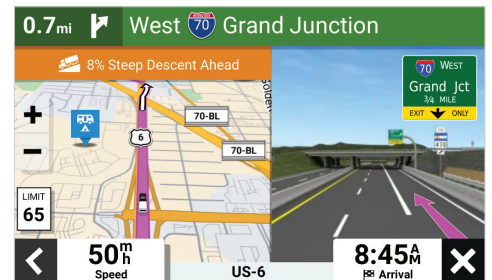

DRIVER ALERTS