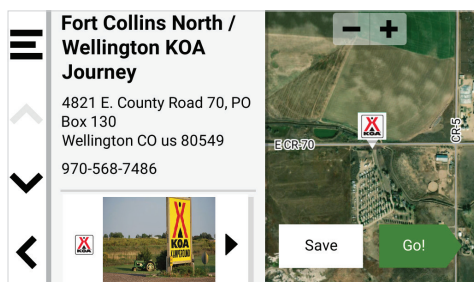

DIRECTORY OF RV PARKS AND SERVICES