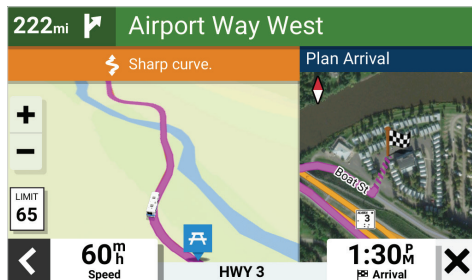

SCREENSHOTS:

CUSTOM RV ROUTING

DIRECTORY OF RV PARKS AND SERVICES

BIRDSEYE SATELLITE IMAGERY

BUILT-IN DASH CAM (RVCAM 795 ONLY)

DRIVER ALERTS

TRAVEL PLAZA REWARDS

RV 795 AND RVCAM 795 RV NAVIGATORS