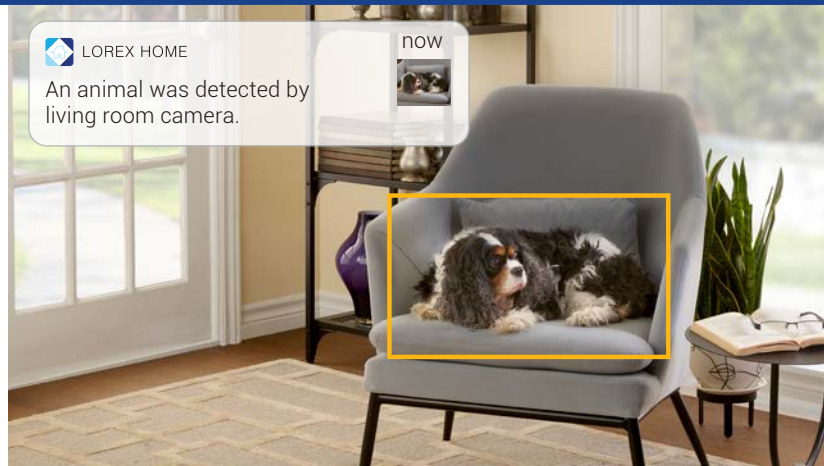

Color Night Vision

Be confident that your footage is clear, day and night, with Color Night Vision technology. Enjoy videos in all lighting conditions.

2-Way Talk

With the built-in mic and speaker, allows you to communicate with anyone on your property using the Lorex Home™ app.

Weather Resistant

The camera is IP65 rated and operates year round. Its housing is designed to withstand harsh weather conditions.

Expand Your System with the Fusion Collection

As part of the Lorex Fusion™ collection you can tailor your security system to your needs - simply pair this Wi-Fi Security Camera to compatible NVRs (Network Video Recorders. Sold separately).¹

Person, Vehicle, Animal Detection

Be notified with Smart Motion notifications that distinguish movement by either a person, vehicle or an animal, limiting unnecessary alerts. The Lorex Home™ app sends you motion notifications ensuring you don't miss a thing.

An animal was detected by living room camera.

now

Smart Home Compatible

Quickly access footage and features with simple voice commands (compatible with: Amazon Alexa™ and Google Assistant™). View live or recorded video from your smartphone with the Lorex Home™ app (compatible with: Apple TV™).