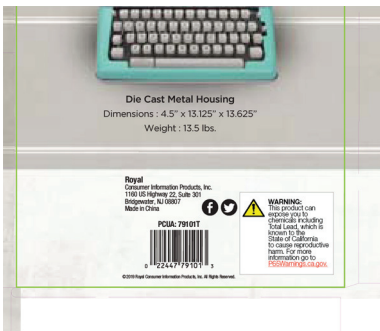

### Unit:

Apply label on the under chassis of the product.

SIZE: 2.5" x.5"  
STOCK: 80# Gloss  
Permanent Adhesive  
COLOR: CYMK  
QUANTITY: TBA

**WARNING:** This product can expose you to chemicals including Total Lead, which is known to the State of California to cause reproductive harm. For more information go to [P65Warnings.ca.gov](http://P65Warnings.ca.gov).

### Gift Box:

Place label on the side panel next to the icons that contains address and bar code.

SIZE: 2.0" x 1.75"  
STOCK: 80# Gloss  
Permanent Adhesive  
COLOR: CYMK  
QUANTITY: TBA

**WARNING:** This product can expose you to chemicals including Total Lead, which is known to the State of California to cause reproductive harm. For more information go to [P65Warnings.ca.gov](http://P65Warnings.ca.gov).