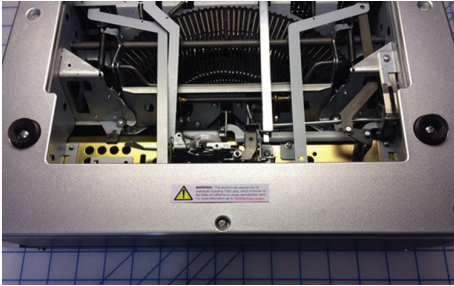

### Unit:

Apply label on the under chassis of the product.

SIZE: 2.5" x.5"  
STOCK: 80# Gloss  
Permanent Adhesive  
COLOR: CYMK  
QUANTITY: TBA

**WARNING:** This product can expose you to chemicals including Total Lead, which is known to the State of California to cause reproductive harm. For more information go to [P65Warnings.ca.gov](http://P65Warnings.ca.gov).

### Gift Box:

Place label on the side panel next to the icons that contains address and bar code.

SIZE: 2.0" x 1.75"  
STOCK: 80# Gloss  
Permanent Adhesive  
COLOR: CYMK  
QUANTITY: TBA

**WARNING:** This product can expose you to chemicals including Total Lead, which is known to the State of California to cause reproductive harm. For more information go to [P65Warnings.ca.gov](http://P65Warnings.ca.gov).