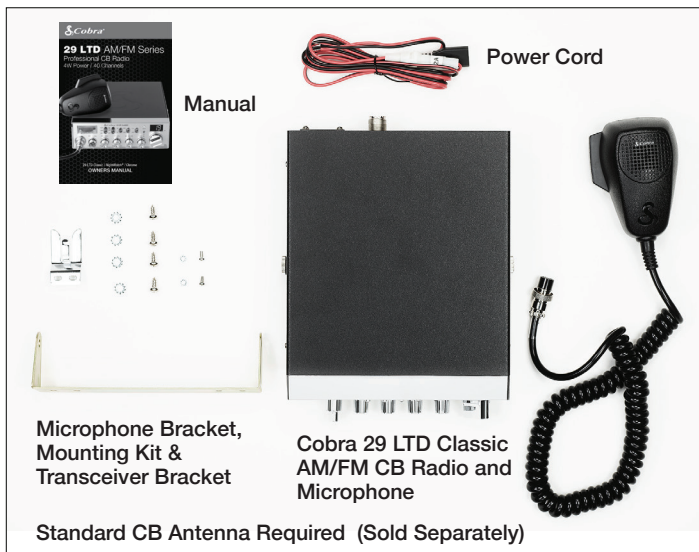

PROFESSIONAL AM/FM CB RADIO

The #1 Choice for Professional Drivers

OVER 50 YEARS OF EXCELLENCE

The Cobra 29 LTD Classic continues to be the #1 choice for pro drivers and now offers dual-mode AM/FM for clearer communication with better sound. The Classic delivers great performance, durability, and easy-to-use controls including Noise Blanker and Automatic Noise Limiter, SWR antenna check, and reliable Channel 9 access.

Dual-Mode
AM/FM

Easy-to-Use
Controls

Instant
Channel 9

Adjustable
Receiver Sensitivity

SWR Antenna
Calibration

COBRA CB INNOVATION

Cobra led the charge in the FCC's 2021 decision to add dual-mode AM/FM for use in CB radios in the United States. Now with FM capabilities, our CB radios will produce better sound quality and you won't need to replace your existing antenna. In addition, our new AM/FM CB radios are backwards compatible to be able to communicate with older AM-only CB radios.

29 LTD CLASSIC TOP FEATURES

- Dual-Mode AM/FM
- 40 CB Channels/4 Watts Power
- Instant Channel 9 for Emergencies
- Dynamike Microphone Level Control
- Switchable Noise Blanker and Limiter
- SWR Calibration Control
- Multi-Function Meter and Antenna Warning Indicator
- PA Capability
- Easy-to-Use Controls

What's Included:

Unit Dimensions: 2.25" H x 7.25" W x 9.25" D
(57.1mm x 184.1mm x 234.9mm)

Individual Box Dimensions: 13.25" H x 12" W x 3" D
(336.5mm x 304.8mm x 76.2mm)

Individual Box Weight: 5.31 lbs. (2.41kg.)