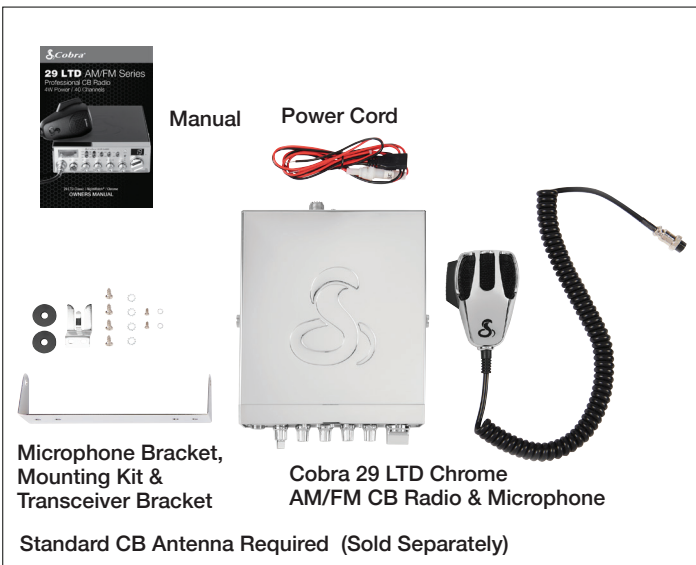

**CLASSIC PROFESSIONAL CB RADIO**  
with Sleek Chrome Finish

**CLASSIC CHROME EDITION**

The 29 LTD Chrome combines the performance, reliability and durability from the original 29 LTD Classic and brings a bold design to Cobra Professional CB radios for drivers to outfit their trucks.

Dual-Mode  
AM/FM

Easy-to-Use  
Controls

Instant  
Channel 9

Adjustable  
Receiver Sensitivity

SWR Antenna  
Calibration

**COBRA CB INNOVATION**

Cobra led the charge in the FCC's 2021 decision to add dual-mode AM/FM for use in CB radios in the United States. Now with FM capabilities, our CB radios will produce better sound quality and you won't need to replace your existing antenna. In addition, our new AM/FM CB radios are backwards compatible to be able to communicate with older AM-only CB radios.

## 29 LTD CHROME TOP FEATURES

- Dual-Mode AM/FM
- Chrome Cabinet and Microphone
- 40 CB Channels/4 Watts Power
- Instant Channel 9 for Emergencies
- Blue LED Channel Indicator
- Talkback Feature
- Dynamike Microphone Level Control
- Switchable Noise Blanker and Limiter
- SWR Calibration Control
- Multi-Function Meter and Antenna Warning Indicator
- PA Capability
- Easy-to-Use Controls

### What's Included:

Unit Dimensions:	2.25" H x 7.25" W x 9.25" D (57.1mm x 184.1mm x 234.9mm)
Individual Box Dimensions:	13.25" H x 12" W x 3" D (336.5mm x 304.8mm x 76.2mm)
Individual Box Weight:	5.40 lbs. (2.45kg.)
Model Name:	29 LTD Chrome
Model Number:	CCBP25LTCH
Master Pack Qty:	6
Master Pack Dimensions:	12.75"H x 19.25"W x 13.75"D (323.8mm x 488.9mm x 349.2mm)
Master Pack Weight:	33 lbs. (14.96kg)
UPC #:	0 28377 20310 7
Master Pack Barcode:	200 28377 20310 1
<b>MSRP:</b>	<b>\$169.95</b>