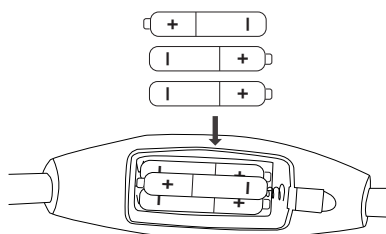

Brightness Setting:	High / Low	Dimensions:	7.5" x 1.9" x 11.7"
Illumination:	COB LEDs	Batteries:	3 AAA (not included)
Weight:	0.331 lbs		

INSTALLING BATTERIES

1. Remove battery door.

2. Insert 3 AAA batteries in the correct polarity, then reattach battery door.

USING NECKLIGHT

1. Place NeckLight around neck and adjust to desired position.
2. Each arm is equipped with its own light. For brightness levels, press once for low and twice for high.

Note: Flexible NeckLight has many uses. Perfect as a reading light, craft light, work light, indoor/outdoor activity light and so much more. Simply wrap around an object and focus light where needed.