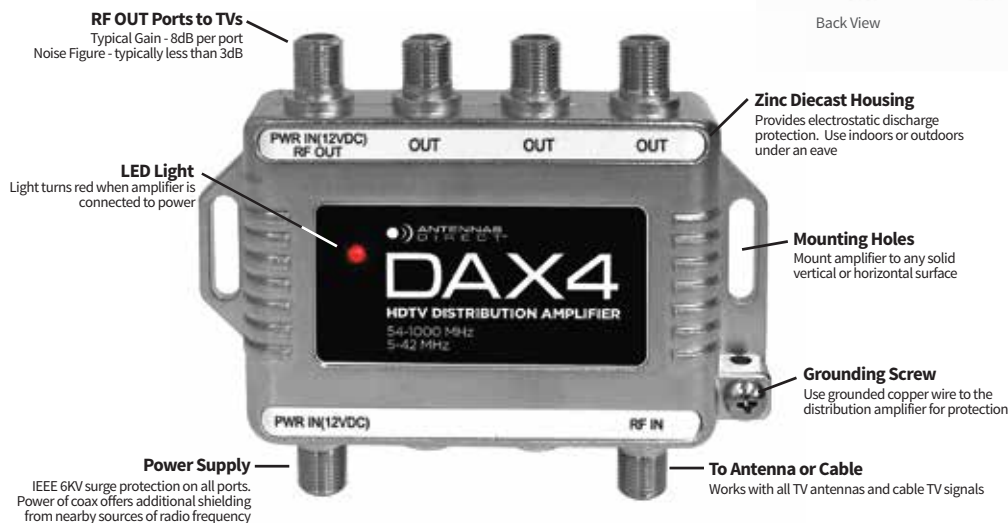

## 4-OUTPUT HDTV/CATV DISTRIBUTION AMPLIFIER

- Four Output Ports – Split your antenna's signal to 4 TVs.
- Boost signal strength for TV reception throughout the home.
- Compatible with HDTV, CATV, analog, and digital distribution applications.
- Precision machine sealed housing provides protection against dust ingress and water splashes.
- Excellent surge protection on all ports.
- Zinc die cast housing provides shielding from electrostatic discharge.
- Compact size for indoor use. Can be used outdoors under an eave.
- Supports ATSC 3.0, NextGen TV, and UHD 4K broadcast signals.

### Split TV Signal to 4 TVs

Distributing one antenna's signal to multiple TVs and long coaxial cables (50 ft. or more) between your antenna and your TV (or converter box) will result in a certain amount of signal loss. Distribution amplifiers counter this loss by increasing the overall signal strength so the coaxial cable coming from the antenna provides consistent TV reception throughout your installation. Made using professional grade, high-performance materials, the 4-Output Distribution Amplifier can be used in both home and business installations where as many as four TVs need reception from one antenna.

### Whole-Home Ready

Bring Free TV to All Your Screens. Homes already wired for satellite or cable service have the coaxial cable needed to send your antenna's signal to multiple screens, all you have to do is connect your ClearStream antenna and you've got FREE TV throughout the house!

The 4-Port Distribution Amplifier comes with:

- 4-Output HDTV Distribution Amplifier
- Power Supply (for indoor use only)
- 40 in. Coaxial Cable
- 2 Wall Screws
- 1 Grounding Screw
- Assembly and Installation Instructions