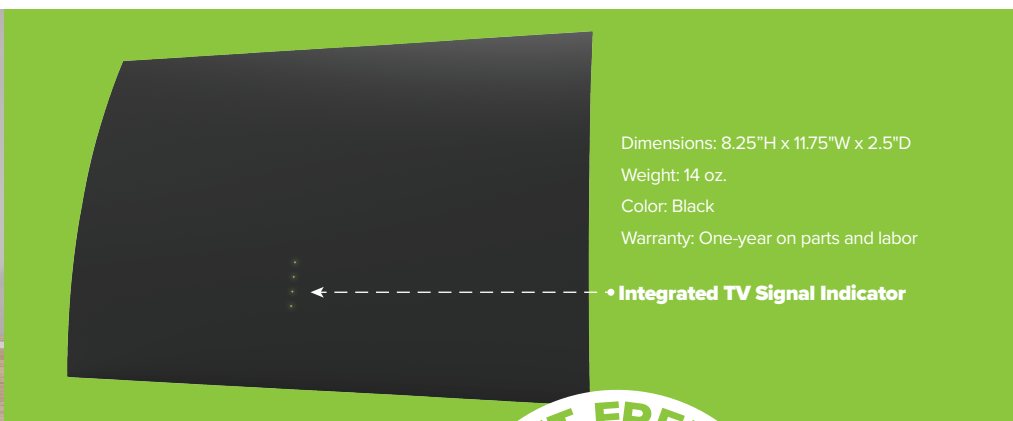

#### Features:

- Up to 60-Mile Range
- 15dB Preamplified Gain
- High VHF/UHF
- Multi-Directional
- Full 1080HD
- 4K UltraHD Ready
- 75-ohm F Connector

#### Integrated TV Signal Indicator

The Arc Pro is the first of its kind! The integrated signal indicator helps you find the optimal location for signal reception – LED lights let you adjust the antenna’s placement in real-time for a more stable connection. Receiving free TV is made easy with Mohu. Simply connect the antenna, turn on your TV, and scan for channels.

Dimensions: 8.25"H x 11.75"W x 2.5"D  
Weight: 14 oz.  
Color: Black  
Warranty: One-year on parts and labor

• Integrated TV Signal Indicator