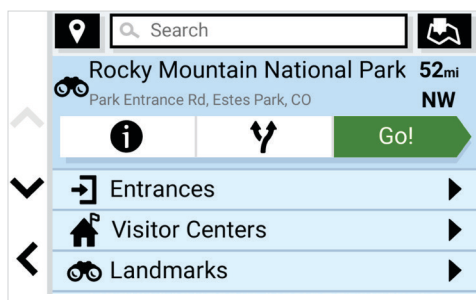

### KEY FEATURES:

<b>NEW</b>	<b>5" GLASS DISPLAY</b>	The bright high-resolution 5" glass capacitive touchscreen display lets you easily view your route.
<b>NEW</b>	<b>INCLUDES MAP UPDATES OF NORTH AMERICA</b>	Garmin Drive 53 navigators include detailed map updates of North America so you have the latest detailed street maps and points of interest to ensure fast, accurate navigation. Coverage includes the U.S., Mexico, Canada, Puerto Rico, U.S. Virgin Islands, Cayman Islands and Bahamas.
	<b>GARMIN TRAFFIC</b>	Outsmart traffic jams or slowdowns with alerts that suggest alternate routes. Garmin Traffic comes ready to use right out of the box when using the included power cable with traffic antenna. Available on the Garmin Drive 53 & Traffic model only.
	<b>DRIVER ALERTS</b>	Get more situational awareness with alerts for school zones, speed changes, sharp curves and more.
	<b>ROUTE OVERVIEW</b>	View food, fuel and rest areas along your active route, and see upcoming cities and milestones.
	<b>FIND THE BEST PLACES</b>	View Tripadvisor® traveler ratings for top-rated restaurants, hotels and attractions to help you make the most of road trips.
	<b>NATIONAL PARKS</b>	A directory of U.S. national parks simplifies navigation to entrances, visitor centers and landmarks within the parks.
	<b>GARMIN REAL DIRECTIONS™ FEATURE</b>	Easy-to-understand, spoken turn-by-turn directions guide like a friend, using street names, store names and recognizable landmarks.

### SCREENSHOTS:

**DRIVER ALERTS**

**CHECK UP AHEAD**

**TRIPADVISOR TRAVELER RATINGS**

**NATIONAL PARKS DIRECTORY**

**MAPS OF NORTH AMERICA**

**GARMIN TRAFFIC (SELECT MODELS)**