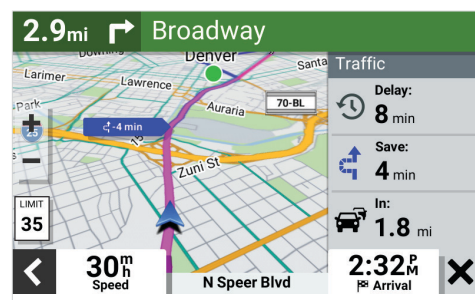

### KEY FEATURES:

<b>NEW</b>	<b>5" GLASS DISPLAY</b>	The bright high-resolution 5" glass capacitive touchscreen display lets you easily view your route.
<b>NEW</b>	<b>INCLUDES MAP UPDATES OF NORTH AMERICA</b>	Garmin Drive 53 navigators include detailed map updates of North America so you have the latest detailed street maps and points of interest to ensure fast, accurate navigation. Coverage includes the U.S., Mexico, Canada, Puerto Rico, U.S. Virgin Islands, Cayman Islands and Bahamas.
	<b>GARMIN TRAFFIC</b>	Outsmart traffic jams or slowdowns with alerts that suggest alternate routes. Garmin Traffic comes ready to use right out of the box when using the included power cable with traffic antenna. Available on the Garmin Drive 53 & Traffic model only.
	<b>DRIVER ALERTS</b>	Get more situational awareness with alerts for school zones, speed changes, sharp curves and more.
	<b>ROUTE OVERVIEW</b>	View food, fuel and rest areas along your active route, and see upcoming cities and milestones.
	<b>FIND THE BEST PLACES</b>	View Tripadvisor® traveler ratings for top-rated restaurants, hotels and attractions to help you make the most of road trips.
	<b>NATIONAL PARKS</b>	A directory of U.S. national parks simplifies navigation to entrances, visitor centers and landmarks within the parks.
	<b>GARMIN REAL DIRECTIONS™ FEATURE</b>	Easy-to-understand, spoken turn-by-turn directions guide like a friend, using street names, store names and recognizable landmarks.

### SCREENSHOTS:

**DRIVER ALERTS**

**CHECK UP AHEAD**

**TRIPADVISOR TRAVELER RATINGS**

**NATIONAL PARKS DIRECTORY**

**MAPS OF NORTH AMERICA**

**GARMIN TRAFFIC (SELECT MODELS)**