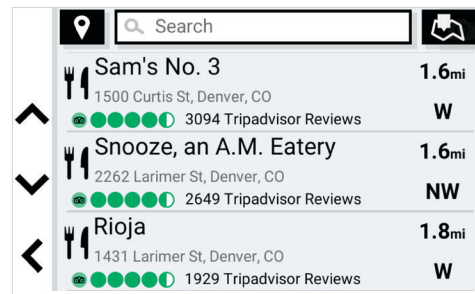

### KEY FEATURES:

<b>NEW</b>	<b>5" GLASS DISPLAY</b>	The bright high-resolution 5" glass capacitive touchscreen display lets you easily view your route.
<b>NEW</b>	<b>INCLUDES MAP UPDATES OF NORTH AMERICA</b>	Garmin Drive 53 navigators include detailed map updates of North America so you have the latest detailed street maps and points of interest to ensure fast, accurate navigation. Coverage includes the U.S., Mexico, Canada, Puerto Rico, U.S. Virgin Islands, Cayman Islands and Bahamas.
	<b>GARMIN TRAFFIC</b>	Outsmart traffic jams or slowdowns with alerts that suggest alternate routes. Garmin Traffic comes ready to use right out of the box when using the included power cable with traffic antenna. Available on the Garmin Drive 53 & Traffic model only.
	<b>DRIVER ALERTS</b>	Get more situational awareness with alerts for school zones, speed changes, sharp curves and more.
	<b>ROUTE OVERVIEW</b>	View food, fuel and rest areas along your active route, and see upcoming cities and milestones.
	<b>FIND THE BEST PLACES</b>	View Tripadvisor® traveler ratings for top-rated restaurants, hotels and attractions to help you make the most of road trips.
	<b>NATIONAL PARKS</b>	A directory of U.S. national parks simplifies navigation to entrances, visitor centers and landmarks within the parks.
	<b>GARMIN REAL DIRECTIONS™ FEATURE</b>	Easy-to-understand, spoken turn-by-turn directions guide like a friend, using street names, store names and recognizable landmarks.

### SCREENSHOTS:

**DRIVER ALERTS**

**CHECK UP AHEAD**

**TRIPADVISOR TRAVELER RATINGS**

**NATIONAL PARKS DIRECTORY**

**MAPS OF NORTH AMERICA**

**GARMIN TRAFFIC (SELECT MODELS)**