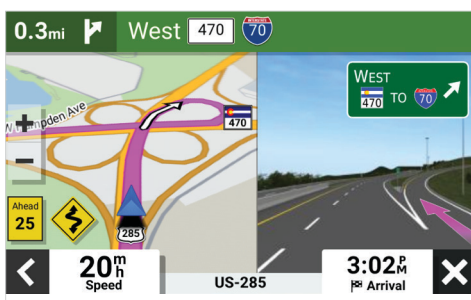

### KEY FEATURES:

<b>NEW</b>	<b>5" GLASS DISPLAY</b>	The bright high-resolution 5" glass capacitive touchscreen display lets you easily view your route.
<b>NEW</b>	<b>INCLUDES MAP UPDATES OF NORTH AMERICA</b>	Garmin Drive 53 navigators include detailed map updates of North America so you have the latest detailed street maps and points of interest to ensure fast, accurate navigation. Coverage includes the U.S., Mexico, Canada, Puerto Rico, U.S. Virgin Islands, Cayman Islands and Bahamas.
	<b>GARMIN TRAFFIC</b>	Outsmart traffic jams or slowdowns with alerts that suggest alternate routes. Garmin Traffic comes ready to use right out of the box when using the included power cable with traffic antenna. Available on the Garmin Drive 53 & Traffic model only.
	<b>DRIVER ALERTS</b>	Get more situational awareness with alerts for school zones, speed changes, sharp curves and more.
	<b>ROUTE OVERVIEW</b>	View food, fuel and rest areas along your active route, and see upcoming cities and milestones.
	<b>FIND THE BEST PLACES</b>	View Tripadvisor® traveler ratings for top-rated restaurants, hotels and attractions to help you make the most of road trips.
	<b>NATIONAL PARKS</b>	A directory of U.S. national parks simplifies navigation to entrances, visitor centers and landmarks within the parks.
	<b>GARMIN REAL DIRECTIONS™ FEATURE</b>	Easy-to-understand, spoken turn-by-turn directions guide like a friend, using street names, store names and recognizable landmarks.

### SCREENSHOTS:

**DRIVER ALERTS**

**CHECK UP AHEAD**

**TRIPADVISOR TRAVELER RATINGS**

**NATIONAL PARKS DIRECTORY**

**MAPS OF NORTH AMERICA**

**GARMIN TRAFFIC (SELECT MODELS)**