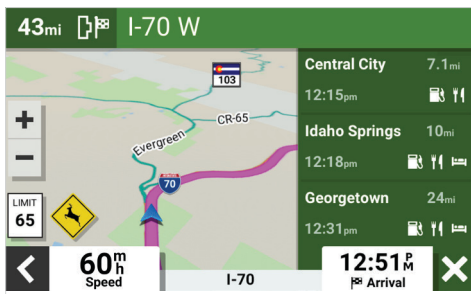

### KEY FEATURES:

<b>NEW</b>	<b>5" GLASS DISPLAY</b>	The bright high-resolution 5" glass capacitive touchscreen display lets you easily view your route.
<b>NEW</b>	<b>INCLUDES MAP UPDATES OF NORTH AMERICA</b>	Garmin Drive 53 navigators include detailed map updates of North America so you have the latest detailed street maps and points of interest to ensure fast, accurate navigation. Coverage includes the U.S., Mexico, Canada, Puerto Rico, U.S. Virgin Islands, Cayman Islands and Bahamas.
	<b>GARMIN TRAFFIC</b>	Outsmart traffic jams or slowdowns with alerts that suggest alternate routes. Garmin Traffic comes ready to use right out of the box when using the included power cable with traffic antenna. Available on the Garmin Drive 53 & Traffic model only.
	<b>DRIVER ALERTS</b>	Get more situational awareness with alerts for school zones, speed changes, sharp curves and more.
	<b>ROUTE OVERVIEW</b>	View food, fuel and rest areas along your active route, and see upcoming cities and milestones.
	<b>FIND THE BEST PLACES</b>	View Tripadvisor® traveler ratings for top-rated restaurants, hotels and attractions to help you make the most of road trips.
	<b>NATIONAL PARKS</b>	A directory of U.S. national parks simplifies navigation to entrances, visitor centers and landmarks within the parks.
	<b>GARMIN REAL DIRECTIONS™ FEATURE</b>	Easy-to-understand, spoken turn-by-turn directions guide like a friend, using street names, store names and recognizable landmarks.

### SCREENSHOTS:

**DRIVER ALERTS**

**CHECK UP AHEAD**

**TRIPADVISOR TRAVELER RATINGS**

**NATIONAL PARKS DIRECTORY**

**MAPS OF NORTH AMERICA**

**GARMIN TRAFFIC (SELECT MODELS)**