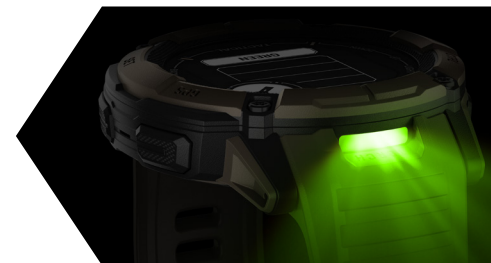

Instinct® 2X Solar RUGGED GPS SMARTWATCHES

**NEW PRODUCT
ANNOUNCEMENT**

PRODUCT OVERVIEW:

Whatever you do, own it with Instinct 2X Solar. This bold, rugged GPS smartwatch is tough enough to keep up with you and unique enough to fit your style. Plus, solar charging gives you unlimited battery life in smartwatch mode when exposed to 3 hours of direct sunlight (50,000 lux) per day. When the sun sets, use the built-in LED flashlight to keep going and stay visible. Do more of what you love with preloaded activity profiles for running, biking, swimming, strength training and more. Count on multi-band GNSS support to provide more accurate positioning in challenging environments. Check your wrist to stay connected with smart notifications, Garmin Pay™ contactless payments and Connect IQ™ app integration (when paired with your compatible smartphone). Understand your body better with all-day health monitoring for energy levels, stress, sleep, Pulse Ox, heart rate and more (this is not a medical device, and data presented is intended to be a close estimation of metrics tracked. Pulse Ox not available in all countries). The Tactical Edition offers dedicated tactical features, such as night vision goggle compatibility, waypoint projection, ballistics calculations and dual-position GPS format, to keep you mission-ready. Stealth mode lets you go dark by disabling wireless communication and data sharing.