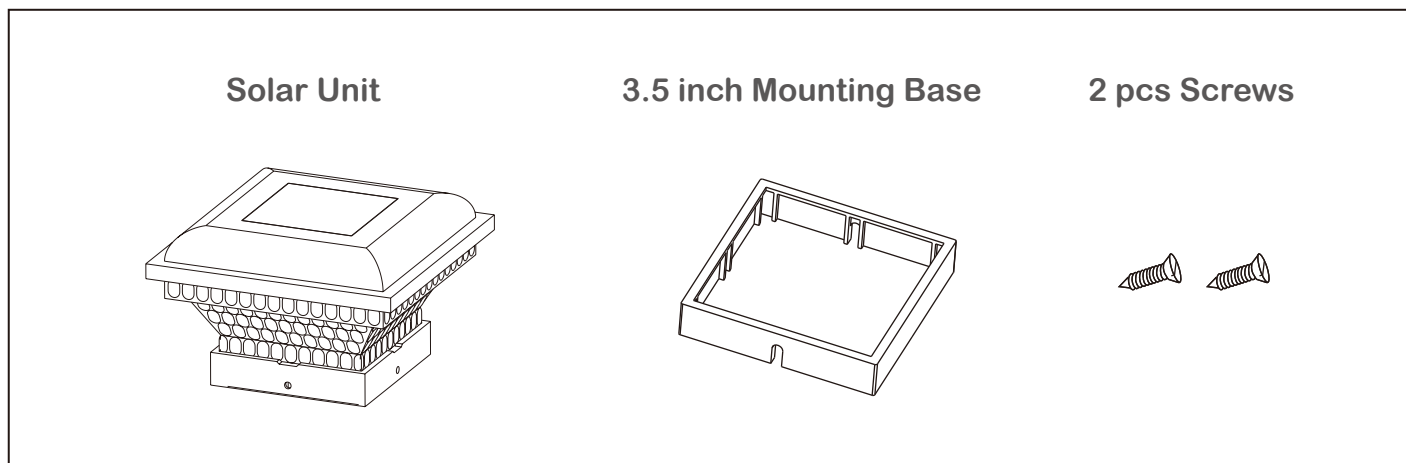

### PARAMETER:

1. Dimension: 6.61 inch x 6.61 inch x 4.23 inch
2. Light Source: 1pc 3000k warm white LED
3. Brightness: 12 Lumens
4. Fixture fits both 3.5 inch and 4 inch post.

[www.homezonesecurity.com](http://www.homezonesecurity.com)