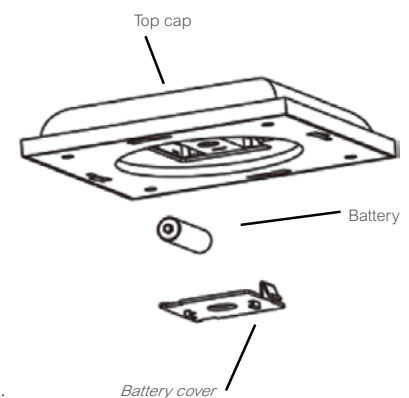

Warning statement to state that only rechargeable battery should be used.