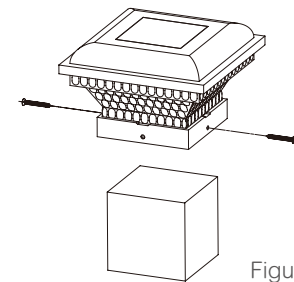

#### Figure 2

- There are two options of mounting base ( 3.5 inch & 4 inch), Mount appropriated mounting base to place solar unit directly onto a post. Secure the light onto the post by inserting the 2 screws into the post cap as shown in Figure 2.

Note: Lights may have a protective film over the solar panel. This must be removed prior to use.

Figure 2