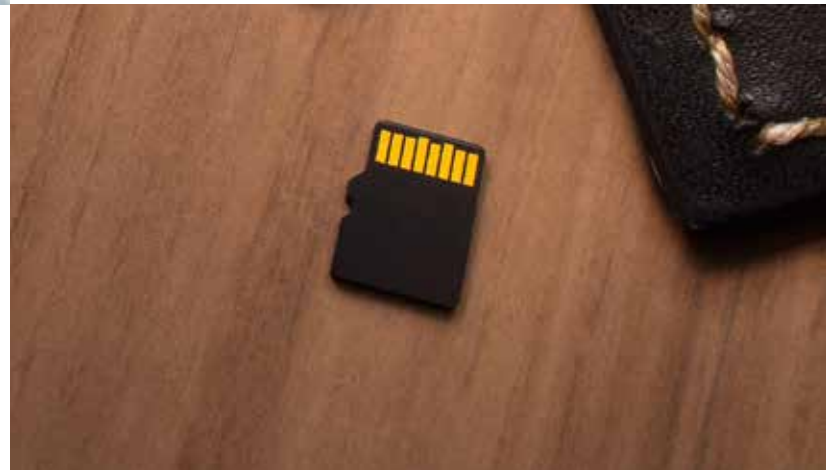

Privacy is a Priority

- Keep video recordings secure with the local pre-installed 32GB MicroSD storage
- Access all features at no additional monthly fees or recurring costs