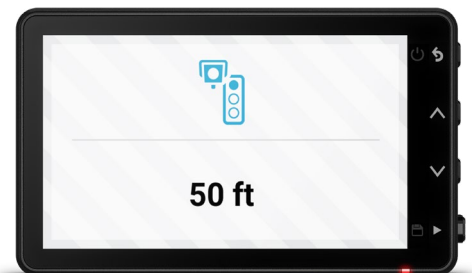

## SCREENSHOTS:

**AUTOMATIC INCIDENT DETECTION**

**FORWARD COLLISION WARNING**

**RED LIGHT CAMERA WARNING<sup>4</sup>**