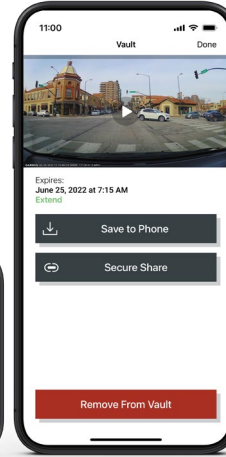

VIDEO SHARING