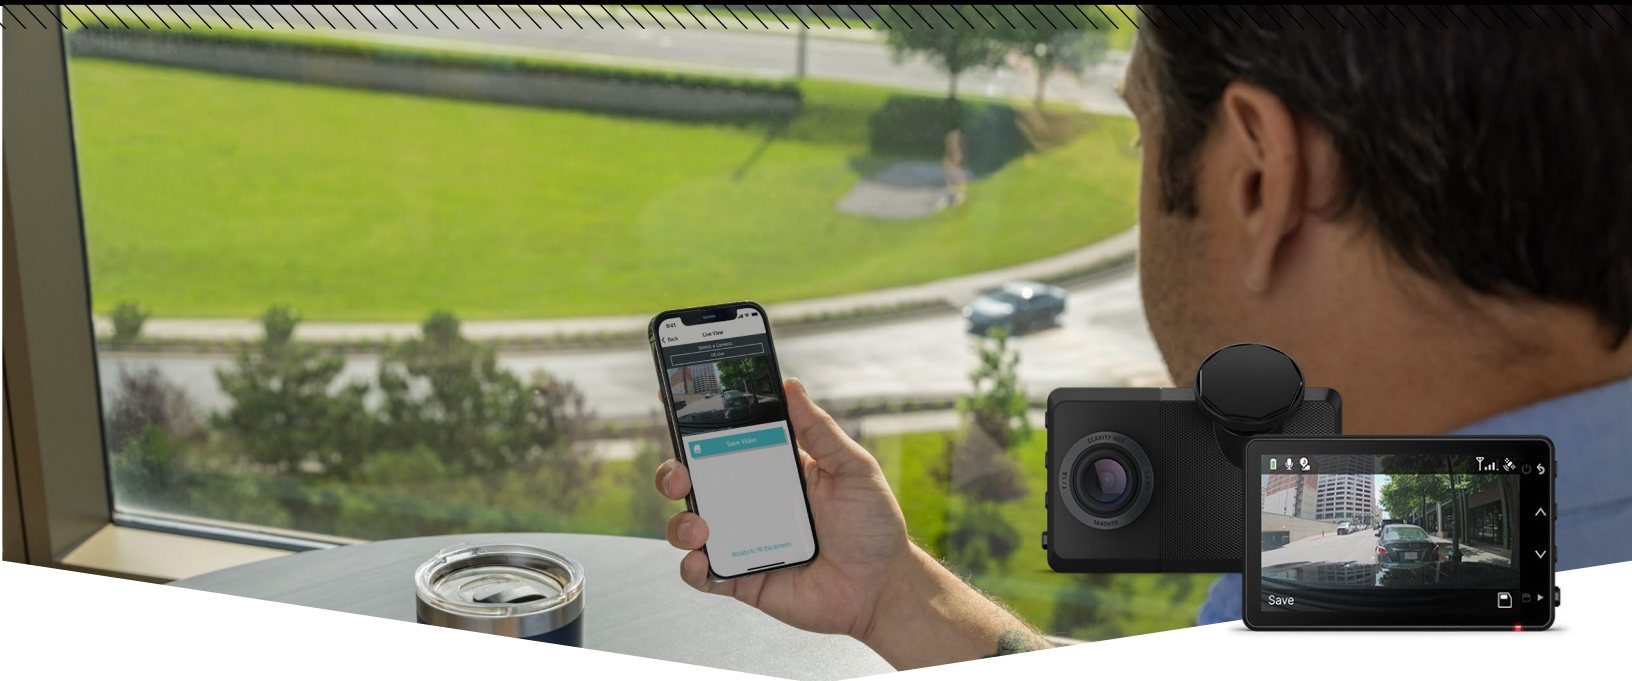

# GARMIN DASH CAM™ LIVE

ALWAYS-CONNECTED LTE DASH CAMERA

NEW PRODUCT  
ANNOUNCEMENT

## PRODUCT OVERVIEW:

The always-connected<sup>1</sup> LTE dash cam<sup>2</sup> lets you access a live view and share saved video anytime from the Garmin Drive™ smartphone app. Enjoy greater peace of mind with location tracking, theft alerts and incident notifications<sup>3</sup> about your parked vehicle. Saved video automatically uploads to the secure online Vault for you to view and share later. Record important details day and night, thanks to high-definition 1440p resolution with Garmin Clarity™ HDR optics and a wide 140-degree lens. Voice control<sup>4</sup> lets you use spoken commands to save video, start/stop audio recording, take still pictures and more.