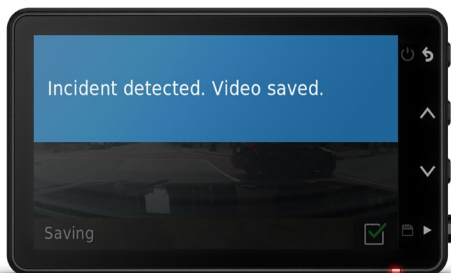

SCREENSHOTS:

AUTOMATIC INCIDENT DETECTION