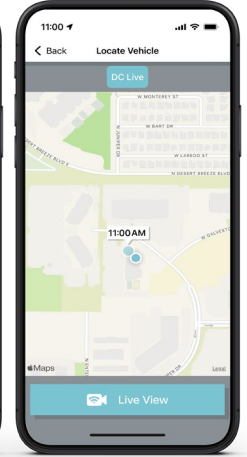

## GARMIN DRIVE™ APP:

With an active [LTE Vault subscription](#), you can access a live view from your Dash Cam Live anytime by using the [Garmin Drive app](#). Garmin offers two different LTE subscription plans to suit your needs (see chart below). A paid subscription applies to one dash cam.

	STANDARD LTE	ADVANCED LTE
Monthly Fee	\$9.99 USD/\$14.99 CAD	\$19.99 USD/\$29.99 CAD
Vault storage duration	7 days	30 days
LTE connectivity	•	•
Secure share	•	•
Live view	•	•
Vehicle tracking	•	•
Theft alerts	•	•
Parking guard notifications	•	•
Emergency contact notification	•	•

### LIVE VIEW

### LOCATION TRACKING