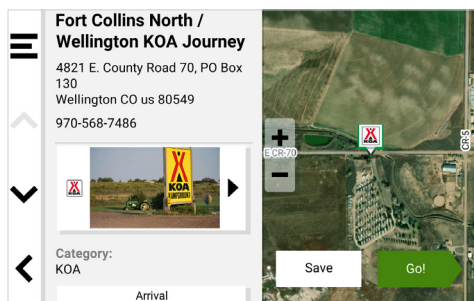

DIRECTORY OF RV PARKS AND SERVICES