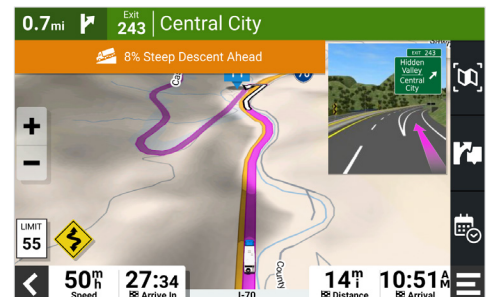

SCREENSHOTS:

CUSTOM RV ROUTING

DIRECTORY OF RV PARKS AND SERVICES

BIRDSEYE SATELLITE IMAGERY

SEE PLACES UP AHEAD

DRIVER ALERTS

TRIPADVISOR TRAVELER RATINGS

RV 895 AND RV 1095