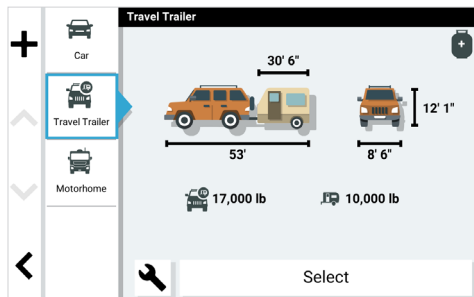

SCREENSHOTS:

CUSTOM RV ROUTING