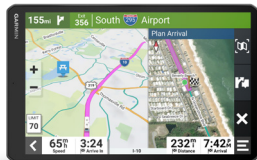

RV 895 AND RV 1095 NAVIGATORS FOR THE CAMPING LIFESTYLE

NEW PRODUCT ANNOUNCEMENT

MERCHANDISING:

Dummy Units

RV 895
SKU: 010-M2748-00
UPC: 753759299460

RV 1095
SKU: 010-M2749-00
UPC: 753759299484