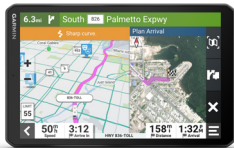

RV 895 AND RV 1095 NAVIGATORS FOR THE CAMPING LIFESTYLE

NEW PRODUCT ANNOUNCEMENT

MERCHANDISING:

Dummy Units

RV 895
SKU: 010-M2748-00
UPC: 753759299460

RV 1095
SKU: 010-M2749-00
UPC: 753759299484