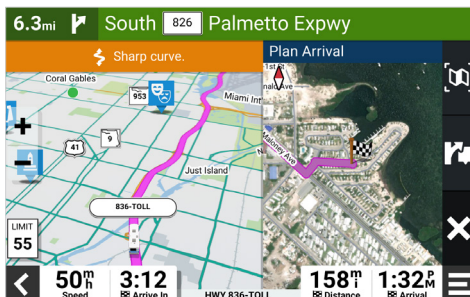

SCREENSHOTS:

CUSTOM RV ROUTING

DIRECTORY OF RV PARKS AND SERVICES

BIRDSEYE SATELLITE IMAGERY

SEE PLACES UP AHEAD

DRIVER ALERTS

TRIPADVISOR TRAVELER RATINGS

RV 895 AND RV 1095