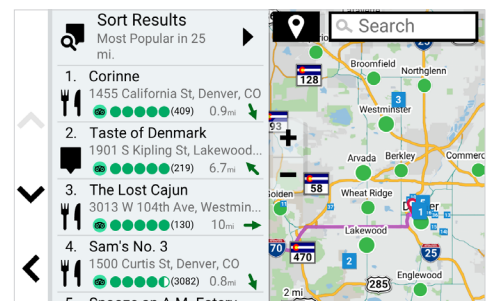

TRIPADVISOR TRAVELER RATINGS