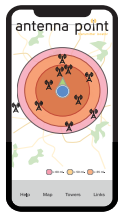

TV FOR FREE
CHANNEL FINDER
Aim Your Antenna
FREE Antenna Point app

or go to gomohu.com