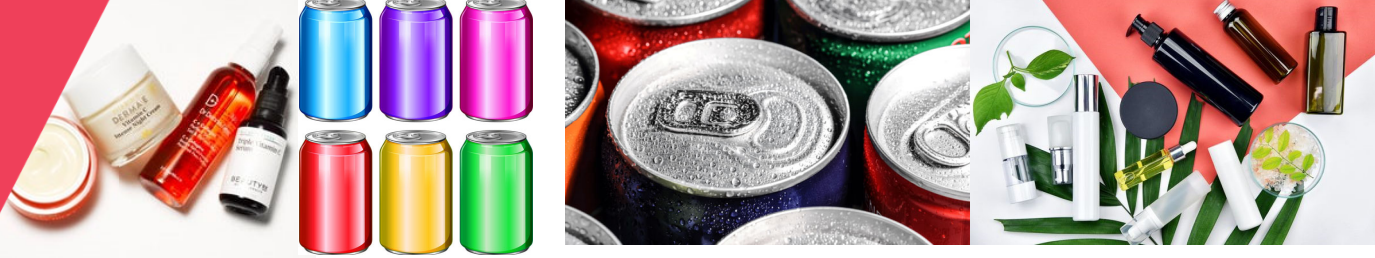

## 4L/6 CAN GAMING LIGHT UP MINI BEVERAGE REFRIGERATOR

*Model: EFMIS179*

- ENHANCE YOUR GAMING EXPERIENCE AND KEEP BEVERAGES AND SNACKS CLOSE SO YOU CAN PLAY UNINTERRUPTED
- COOL LED COLORED LIGHTING INSIDE
- LARGE SEE-THROUGH FRIDGE DOOR
- HOLDS 6 CANS OR 4 LITERS
- CONVENIENT SHELF INSIDE TO STORE ITEMS
- COMPACT PORTABLE DESIGN WITH TOP HANDLE
- HEAVY DUTY LOCKING LATCH AND DOOR HINGE
- DOES NOT SCRATCH YOUR FURNITURE
- EASY TO CLEAN INTERIOR, FULLY INSULATED
- POWERED BY 110V (AC) WALL OUTLET
- THERMOELECTRIC COOLING SYSTEM
- QUIET, SAFE FROM VIBRATION AND EFFICIENT
- FUNCTIONING. COOLS UP TO 20 DEGREES F BELOW AMBIENT ROOM TEMPERATURE. HEATS ALSO.
- PLUGS INTO 12V CAR ADAPTER OR HOME OUTLET. BOTH CORDS INCLUDED.