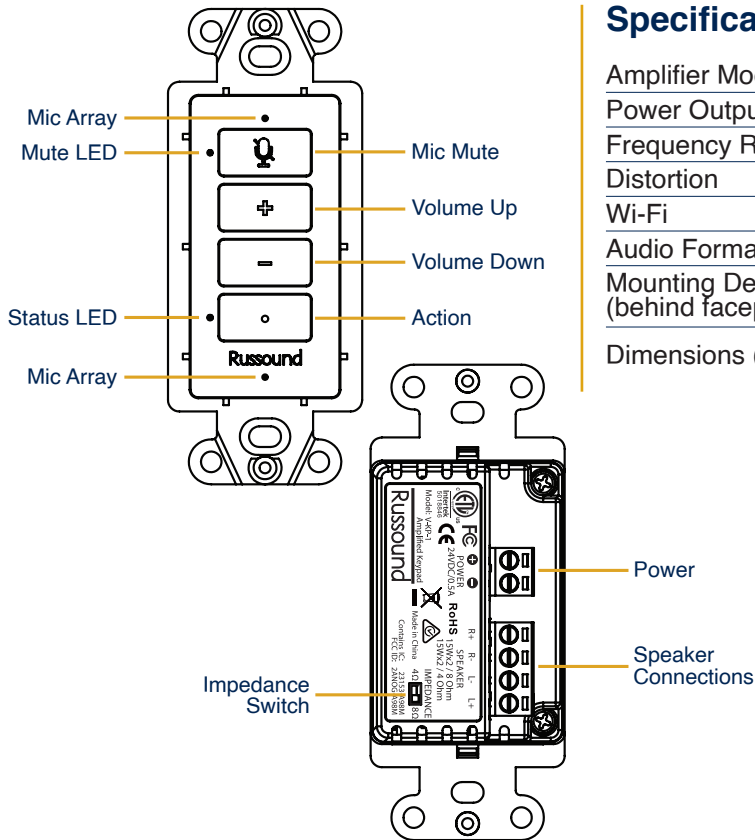

Great builder solution

VoicePlay Keypad Features

Bluetooth, streaming, multi-room audio and app control

Easy touch Volume Up, Volume Down, Mic On/Off and Action (standard Alexa buttons)

15W per channel, synchronize up to 10 rooms

Over voltage, over current and over temperature protection

VoicePlay Keypad Overview

Specifications

Amplifier Model	V-KP-1
Power Output	2 x 15W, 4 or 8 Ohm selectable
Frequency Response	20-20kHz(±1dB)
Distortion	<0.1% (20Hz-20kHz@15W, 4/8 Ohms)
Wi-Fi	802.11 a/b/g/n/a/c, 1x1
Audio Formats	MP3, AAC, FLAC, ALAC, WMA and OGG
Mounting Depth (behind faceplate)	2.44" (62mm)
Dimensions (HxWxD)	4.2" x 1.7" x 2.5" (106mm x 43mm x 64mm)

What's in the Box

- 1 Russound VoicePlay Amplified Keypad
- 1 Removable, Screw-Down 2-Pin Power Connector
- 1 Removable, Screw-Down 4-Pin Speaker Connector
- 1 White Faceplate
- 1 Black Faceplate
- 2 Decora Wallplates (White and Black)

What's in the Box

- 1 Russound VoicePlay Power Supply
- 1 US Power Cord
- 1 Installation Guide

a sound relationship
Russound

Application Wiring Diagram

Simplify multi-room audio systems with streaming and app control.
Upgrade to any VoicePlay system with no new wires.