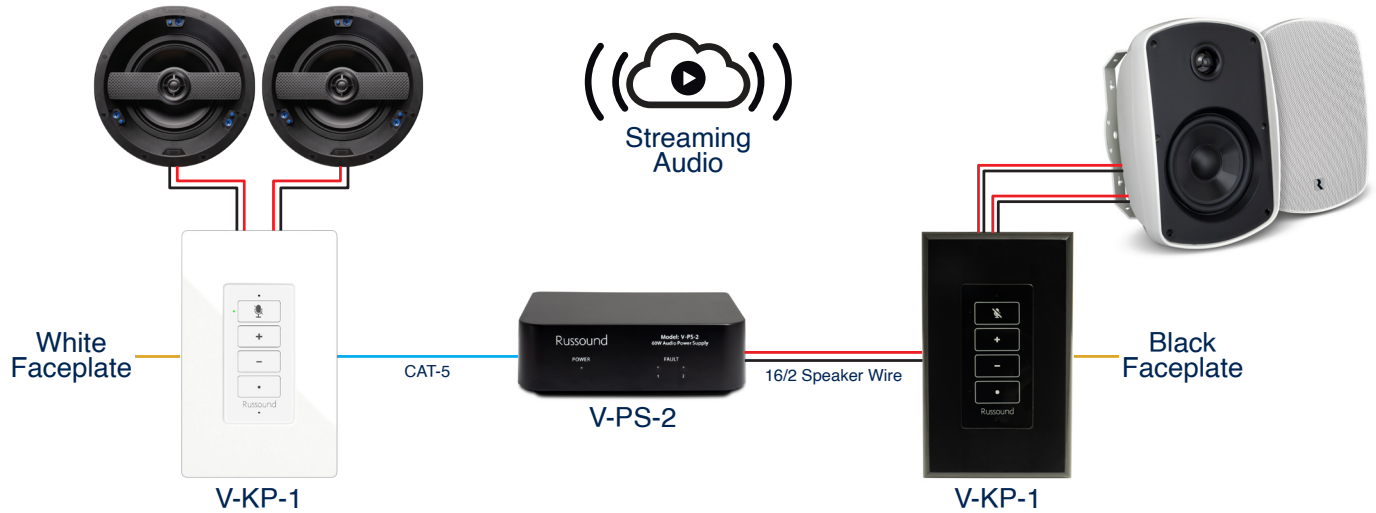

VoicePlay

Streaming Amplified In-Wall Keypad Solution and Power Supply

V-KP-1

In-wall multi-room system with streaming audio and voice control with Amazon Alexa built-in.

V-PS-2

Russound VoicePlay App

Designed as primary audio source in new and existing audio systems

What's in the Box

- 1 Russound VoicePlay Amplified Keypad
- 1 Removable, Screw-Down 2-Pin Power Connector
- 1 Removable, Screw-Down 4-Pin Speaker Connector
- 1 White Faceplate
- 1 Black Faceplate
- 2 Decora Wallplates (White and Black)

VoicePlay Power Supply (V-PS-2) sold separately

VoicePlay Power Supply Overview

Specifications

Power Supply Model	V-PS-2
Supplies Power For	Up to 2 VoicePlay Keypads
Power Output	60W/24VDC
Protection	Over current, over voltage and high temperature
Dimensions (HxWxD)	2" x 4" x 6" (51mm x 102mm x 153mm)

What's in the Box

- 1 Russound VoicePlay Power Supply
- 1 US Power Cord
- 1 Installation Guide

a sound relationship
Russound

Application Wiring Diagram

Simplify multi-room audio systems with streaming and app control.
Upgrade to any VoicePlay system with no new wires.