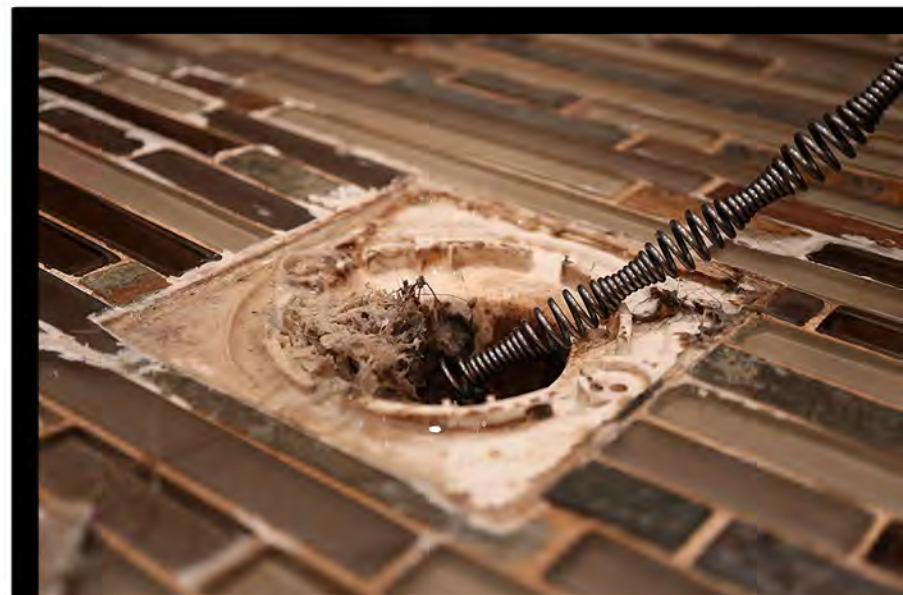

Great for bathtub drains, downspouts, sewer drains, and much more!

Fully bendable and flexible snake is perfect for **S and L pipes**.

Steel cable for use with 1-1/4" to 2" pipes.

**SAVE \$200
ON A PLUMBER
AND DO IT
YOURSELF**

16FT DRAIN AUGER

16-FT Drum Auger made of a high quality/impact polymer

Steel cable for use with 1-1/4" to 2" Pipes

Fully bendable and flexible snake is perfect for S and L pipes

Great for bathtub drains, downspouts, sewer drains, and much more.

Perfect for novices to master plumbers

METAL DRAIN AUGER

25-FT Steel Drum Auger features durable steel drum housing with grip handle for easy use

1/4" Dia. Drain Snake with spiral head designed for 1-1/4" through 3" pipes

Great for bathtub drains, downspouts, sewer drains, and much more.

Perfect for novices to master plumbers

STEEL DRUM AUGERS WITH DRILL ATTACHMENT

Drill adapter allows the snake to be driven by electric drill, delivering a more powerful clog clearing action!