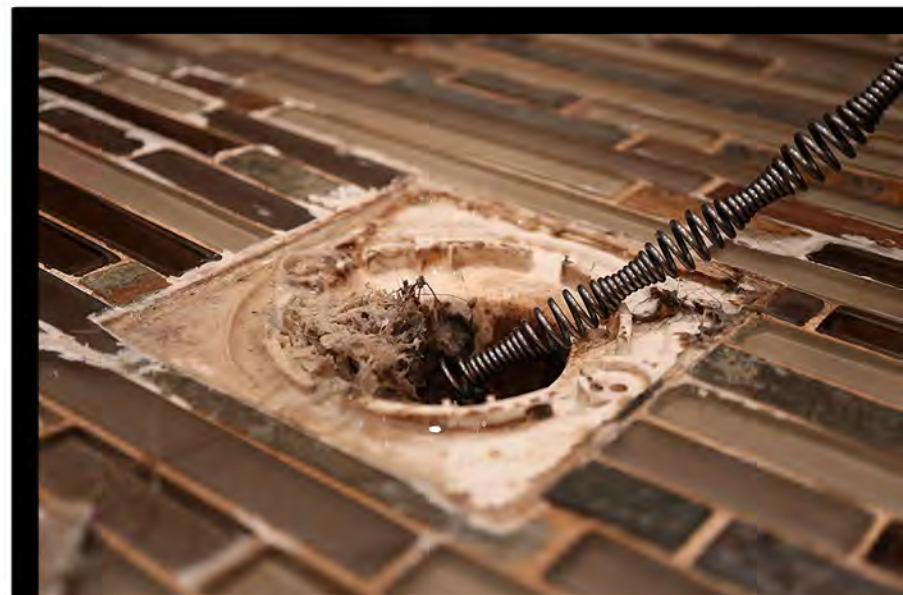

25-FT Steel Drum Auger features durable steel drum housing with grip handle for easy use

1/4" Dia. Drain Snake with spiral head designed for 1-1/4" through 3" pipes

Great for bathtub drains, downspouts, sewer drains, and much more.

Perfect for novices to master plumbers