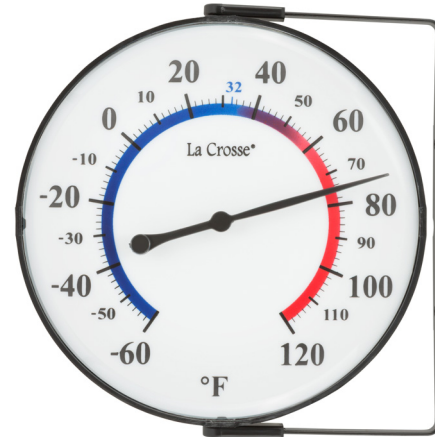

La Crosse®

5 Inch Thermometer with Bracket

La Crosse®

Model: 104-105
DC: 101819

Mounting Location

For accurate temperature measurements:

- Choose a location that is not subject to direct weather elements.
- Place on the North side of a building or in a different shady location.
- Direct sunlight will cause your thermometer to read high.

Mounting Instructions

1. Remove the bracket from the thermometer and secure the bracket to a window frame or deck post with the included screws.
2. Insert thermometer into the installed bracket and adjust to the desired viewing angle.

Specifications

Temperature range: -60°F to 120°F

Dimensions: 5.51" Diameter x 0.98" Deep

Warranty & Support

La Crosse McCormick, LLC. provides a 2-year limited warranty (from the date of the original consumer purchase), on this product against manufacturing defects in materials and workmanship. Send \$5.00 with date and proof of purchase to the following address. Please include the model number of your product and your complete address and phone number.