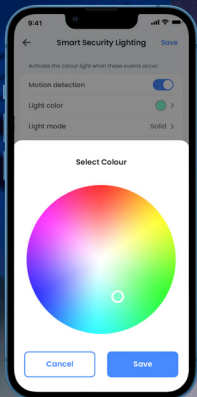

## 4K Smart Security Lighting IP Wired White Bullet Camera

### Powerful 4K Security, Enhanced Home Monitoring

Get the best view of your property, day and night, with the 4K Smart Deterrence IP Wired Bullet Camera. Always know what's happening around your property with Person, Package, Animal and Vehicle Detection. Get detailed smartphone notifications when someone arrives at your door, when a package is delivered, a pet has wandered outside, or when a car pulls into the driveway. Be proactive with your security—deter unwelcome visitors with the motion-activated LED lights and remote-triggered siren. Speak to your guests with 2-Way Talk, using the built-in microphone and speaker. If you're busy, answer instantly with the pre-set Quick Responses. Customize your security with Smart Security Lighting. You can assign various colors to different motion events and camera modes—choose from 16.7 Million colors. See full-color video, even at night with Color Night Vision Booster. Pair the security camera with a compatible Lorex 4K Fusion NVR to enhance your home monitoring.

#### Impressive Clarity and Wider Coverage

- See the finest detail with 4K resolution.
- Monitor larger areas of your premise with a wide-angle 108° field of view.
- See details in full-color and contrast with Color Night Vision Booster.