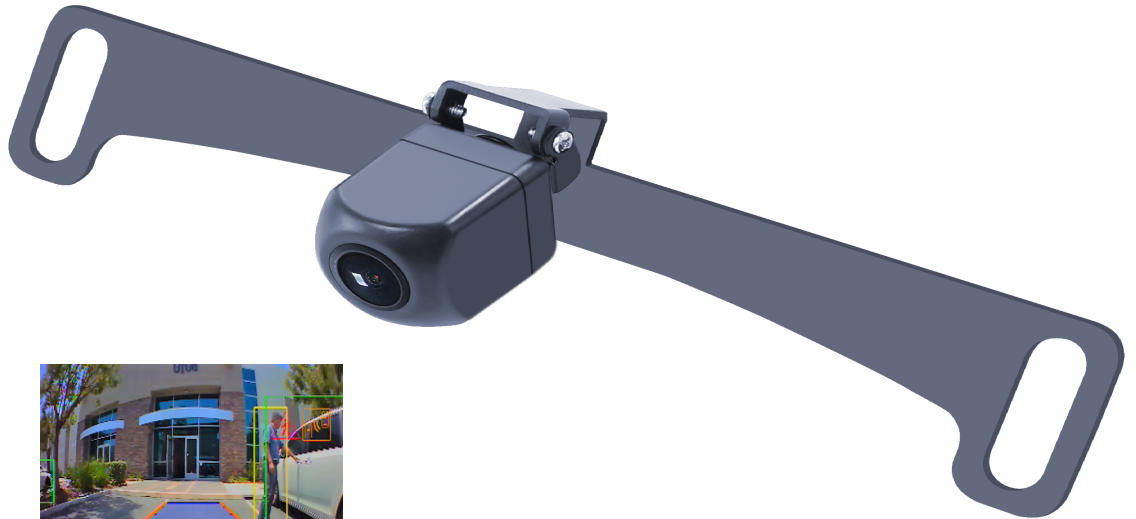

# AI BACKUP CAMERA

### Concealed License Plate Backup Camera with Intelligent Detection and Warning Alert

\*\*When an object is in the alarm area, the alarm area color changes to RED and alarm sounds.

#### FEATURES:

- AI camera to detect vehicles, motorcycles, pedestrians and objects
- Concealed License Plate Universal Mounting Bracket
- 1 /2.9" GC2053 CVBS Sensor
- Effective Pixels: 976 (H) x 592 (V), 600 TVL
- 170° Wide Viewing Angle (D)
- Waterproof (IP68)
- Low LUX performance of 0.1 LUX
- Audible Warning Alert