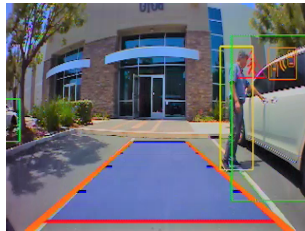

# AI BACKUP CAMERA

### Concealed License Plate Backup Camera with Intelligent Detection and Warning Alert

\*\*When an object is in the alarm area, the alarm area color changes to RED and alarm sounds.

#### FEATURES:

- AI camera to detect vehicles, motorcycles, pedestrians and objects
- Concealed License Plate Universal Mounting Bracket
- 1 /2.9" GC2053 CVBS Sensor
- Effective Pixels: 976 (H) x 592 (V), 600 TVL
- 170° Wide Viewing Angle (D)
- Waterproof (IP68)
- Low LUX performance of 0.1 LUX
- Audible Warning Alert