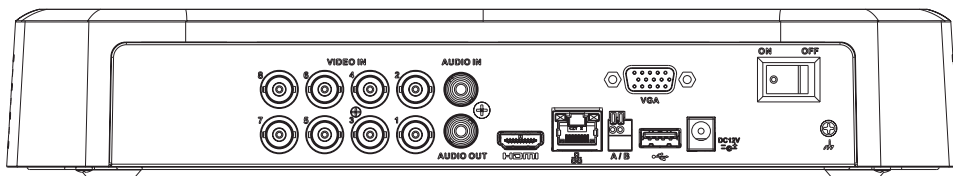

LOREX® 4K Ultra HD Digital Video Recorder

Model Information

D881A82B 8-channel 4K DVR with 2TB HDD 6-95529-04603-7

Dimensions

Package	Plain Box
Package Weight	5.50lb / 2.4kg
Package Dimensions (W x D x H)	13.07 x 15.43 x 5.31" / 331 x 391 x 135mm
Package Cube	0.62cbf / 0.018cbm

Back Panel

What's in the box

1 x 4K Channel DVR with pre-installed HDD

1 x HDMI Cable

1 x Ethernet cable

1 x DVR Power Adapter

1 x USB Mouse

Quick Setup Guide

Disclaimers:

1. Recording time may vary based on recording resolution and quality, lighting conditions and movement in the scene.
2. Accuracy of Smart Motion Detection or Person and Vehicle Detection will be influenced by multiple factors, such as the object's distance from the camera, the size of the object, and the height and angle of the camera. Night vision will also impact the accuracy of detection.
3. Accuracy of Face Detection and Face Recognition will be influenced by the distance of the face from the camera. Partially or fully covered faces will not be detected. Night vision will impact the accuracy of Face Detection. Facial recording without consent is illegal in certain jurisdictions. Lorex Technology does not assume liability for any use of its product that fails to conform with local laws.
4. Face Detection and Face Recognition are available on up to 2 channels only. Smart Motion Detection can not be enabled on all channels while Face Detection or Face Recognition is enabled.
5. Virtual Fence is available on up to 2 channels only. Smart Motion Detection can not be enabled on the same channel when a single channel is enabled. To enable Virtual Fence on 2 channels, Smart Motion Detection must be disabled on all channels.
6. Compatible with select Lorex cameras only. For a list of compatible cameras, please visit www.lorex.com/compatibility
7. Controlling certain features in your security system requires a compatible smart device. Availability and performance of certain features and services are smart device dependent and may not be available.
8. Requires a high-speed internet connection and a router (not included) for remote access. A minimum upload speed of 7.5Mbps is required for the best video performance. Up to 3 devices may connect to the system at the same time. For the latest list of supported apps and devices, please visit: www.lorex.com/support
9. Both firmware and software must be updated to latest version to ensure remote connectivity in all areas or networks. For compatibility, features, instructions visit: www.lorex.com/smarthome
10. HDMI output supports up to 4K for high definition multi-channel live or recorded video viewing. Image quality and resolution is dependent on the type of camera connected to the DVR, as well as TV/monitor resolution.
11. AppleTV™ or Chromecast™ need to be connected to the same network as your recorder. Requires AppleTV Gen 4 or newer with Lorex Home Apple TV APP or Chromecast™ device connected to the TV that you want to view the system on.

*Detection types need to be supported by the camera.

**Deterrence features need to be supported by the system.