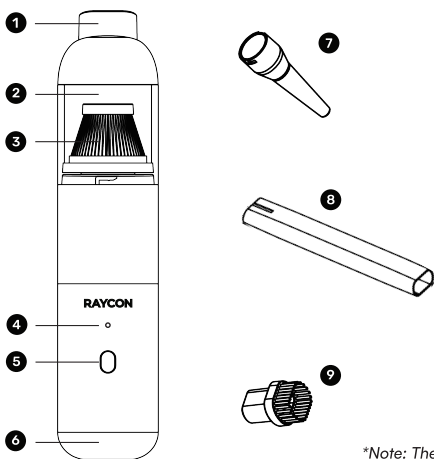

THE PORTABLE VACUUM

QUICK START GUIDE

PRODUCT INFORMATION

**Note: The charging port is on the back of the device*

- | | |
|------------------------|------------------|
| ① AIR INLET | ⑥ AIR OUTLET |
| ② WASTE BIN | ⑦ BLOWING NOZZLE |
| ③ HEPA FILTER | ⑧ CREVICE NOZZLE |
| ④ LED INDICATOR | ⑨ BRUSH NOZZLE |
| ⑤ POWER & SPEED BUTTON | |

2. CHARGING YOUR DEVICE

- To charge, connect the included USB-C cable to the charging port located at the back of the device with a 5V output charger.
- During charging, the LED indicator adjacent to the charging port will turn red.
- Once the device is fully charged, the LED indicator will turn green.