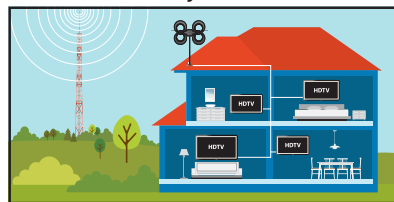

Whole-Home Ready

Bring Free TV to All Your Screens. Homes already wired for satellite or cable service have the coaxial cable needed to send your antenna's signal to multiple screens, all you have to do is connect your ClearStream antenna and you've got FREE TV throughout the house!

SPECIFICATIONS:

	MODEL NUMBER C4MVJ
	RANGE 70+ Miles
	FREQUENCY 174-216 MHz 470-608 MHz
	PEAK GAIN UHF: 11 dBi Hi-VHF: 2.5 dBi
	BEAM ANGLE 33-Degree Horizontal Reception Pattern
	MAST DIMENSIONS 20" L x 1" Outside Diameter 20-Gauge Galvanized Steel
	ASSEMBLED DIMENSIONS 17.4" H x 31.3" W x 4" D
	WEIGHT 2.7 lbs.
	COLOR Black
	WARRANTY Lifetime Antenna Warranty 90-Day Accessory Warranty

antennasdirect.com 1-877-825-5572 U.S.A.
16388 Westwoods Business Park
Ellisville, Missouri 63021
Copyright ©2022 Antennas Direct™, Inc. All Rights Reserved.
Please visit www.antennasdirect.com/patents for all patent information.