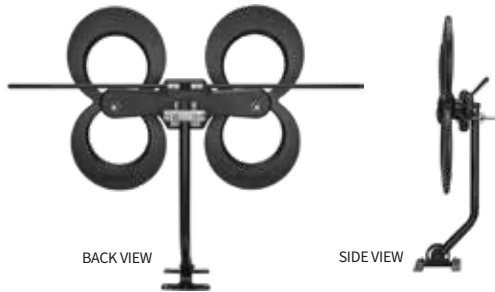

Dedicated UHF and Hi-VHF multi-directional elements deliver range and reception even if your TV towers are spread out.

Features quick-connect assembly for easy, convenient installation and durable, lightweight, premium materials for maximum performance.

Includes a 20-inch mast with pivoting base for installation on horizontal and vertical surfaces and all-weather adjustable mounting hardware.

The ClearStream 4MAX Indoor/Outdoor HDTV antenna is easy to install and delivers crystal-clear TV reception in HD right out of the box thanks to quick-connect assembly design. Engineered to enhance UHF and Hi-VHF signal reception for the highest number of over-the-air channels available in your area. Multi-directional elements receive signals from the front and back, so you receive a greater range of frequencies. Ideal for suburban and rural areas where heavy foliage or roofing materials between your antenna and the towers can interfere with reception.

**70+**  
MILES

The ClearStream 4MAX™ comes with:

- ClearStream 4MAX Antenna
- 20-inch Mast with Base
- All-Weather Mounting Hardware
- Adjustable Mast Clamp
- Assembly and Installation Instructions