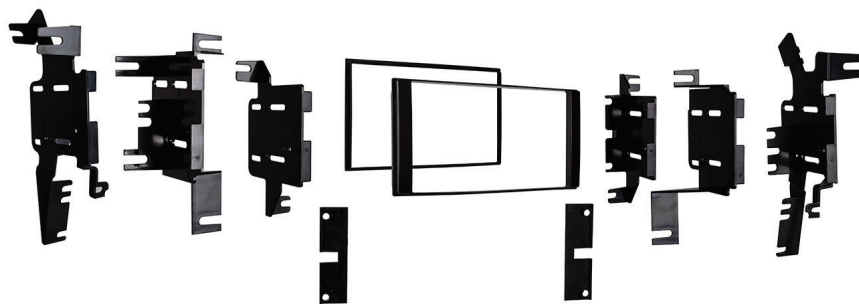

Nissan Multi-kit 2007-2021

Visit MetraOnline.com for more detailed information about the product and up-to-date vehicle specific applications.

D ISO DDIN radio provision

KIT COMPONENTS

- Radio housing trim panel, standard
- Radio housing trim panel, wide
- Bracket #1
- Bracket #2
- Bracket #3
- Spacers

WIRING & ANTENNA CONNECTIONS

(sold separately)

Wiring Harness: 70-7552

Antenna Adapter: 40-NI12

SALES 386-257-2956

APPLICATIONS

Chevrolet	Nissan (cont.)
City Express2015-2018	Rogue (S with Special Edition Package) 2012-2013
Nissan	Rogue (SV).....2012-2013
Cube 2009-2014	Rogue Select (with 4.3" screen)..... 2014-2015
Frontier 2016-2021	Titan (all except S trim)2013-2015
Frontier (all except S trim with King Cab)2013-2015	Versa2007-2019
Juke 2011-2017	Versa Note 2014-2019
NV 2012-2021	Xterra 2014-2015
NV200 2013-2021	Xterra (with 4.3" screen)2013
Quest (without NAV or rear seat entertainment) 2011-2016	