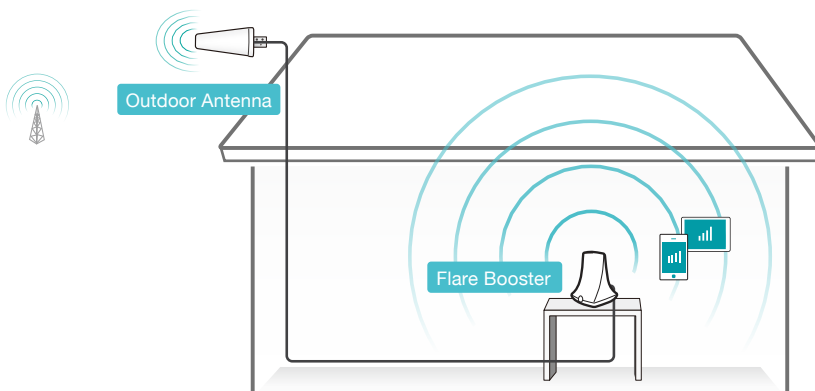

Voice & 4G LTE

All Carriers

Auto Gain Control

SureCall Flare® 3.0

Improving Cell Service for Homes up to 3,000 sq. ft.

Overview

The SureCall Flare 3.0 signal booster improves voice, text, and 4G LTE signals for all US cell carriers. Flare 3.0 takes the multi-award winning SureCall Flare model one step further to deliver even more cellular reliability to homes and small buildings in rural areas.

Flare 3.0 comes kitted with a Yagi-directional antenna and an average 9 dB increase in uplink power for the frequencies that are most commonly used in rural areas to cover up 3,000 square feet. Together, the increased uplink and upgraded Yagi antenna pack the Flare 3.0 with 8X more connecting power for homes and offices in the most challenging signal locations. As with the Flare, the Flare 3.0 has combined the booster and indoor antenna to streamline the system's design for easier installation and an attractive, low-profile appearance.

- Improves cell service for all US cell carriers
- Boosts voice, text and 4G LTE data signal
- Compatible with all cellular devices, including hotspots
- Extends coverage indoors up to 3,000 sq. ft.
- Supports multiple users simultaneously
- Backed by industry leading 3 year manufacturer's warranty

Package Contents

The Flare 3.0 Kit (SC-Flare3US) includes: the Flare 3.0 booster with built-in indoor antenna, power supply, coax cable and outdoor Yagi antenna.

Installation Example

The SureCall Flare 3.0 signal booster

Specifications

Uplink Frequency Ranges (MHz):	698-716 / 776-787 / 824-849 / 1710-1755 / 1850-1915
Downlink Frequency Ranges (MHz):	728-746 / 746-757 / 869-894 / 1930-1995 / 2110-2155
Max Gain:	72 dB
Impedance:	75Ω in / 50Ω out
Max Uplink Power:	26.0 dBm
Cable:	RG6 (50 ft.)
RF Connectors:	F Female
FCC ID / IC:	RSNFLARE-3 / 7784A-FLARE3

► Patent No. US 8,867,572 B1; US 9,100,839 B2

48346 Milmont Dr.
Fremont, CA 94538
www.SureCall.com

info@surecall.com
888-365-6283

Flare 3.0 (PART: SC-Flare3US; UPC: 858507006922)