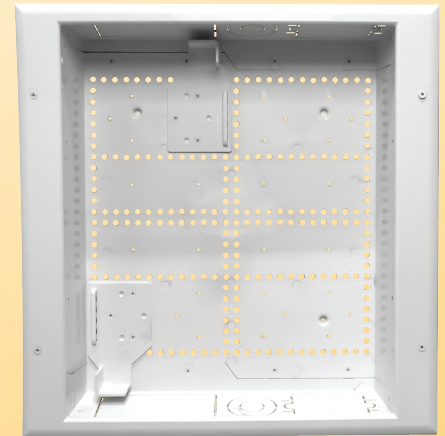

Connected Media Box

DataComm Electronics' Connected Media Box allows you to hide large power sources like the Samsung One Connect Box behind your TV. With the ability to add power solutions to this box you can give your TV the wireless look you want.

Features

Part # 45-8017-1

- Mounting brackets included to securely hold the One Connect Box or other TV power sources
- 2 (two) 18" hook and loop fasteners included to strap power source firmly to brackets
- Two large knockouts to allow access to USB ports
- Multiple knockouts for conduit up to 1-3/4" diameter
- Includes knockouts for a single gang J-Box power module
- Standard 1" x 6" hole pattern
- Can be mounted to front or inside of studs
- Flush with the wall
- Open trim ring to allow air flow

Part # 45-8031-1C – with Commercial Grade Duplex Receptacle

- UL Listed 20 Amp/125 Volt Duplex Receptacle
- 2 pole
- 3W
- Rear connection with side screw terminals
- Tamper resistant
- Metal outlet box included

Connected Media Box with Trim

Use trim ring when installing with a tilted, articulating, or full-motion TV mount.

Connected Media Box without Trim

Use without trim ring when installing the TV directly on the wall with a fixed TV mount.