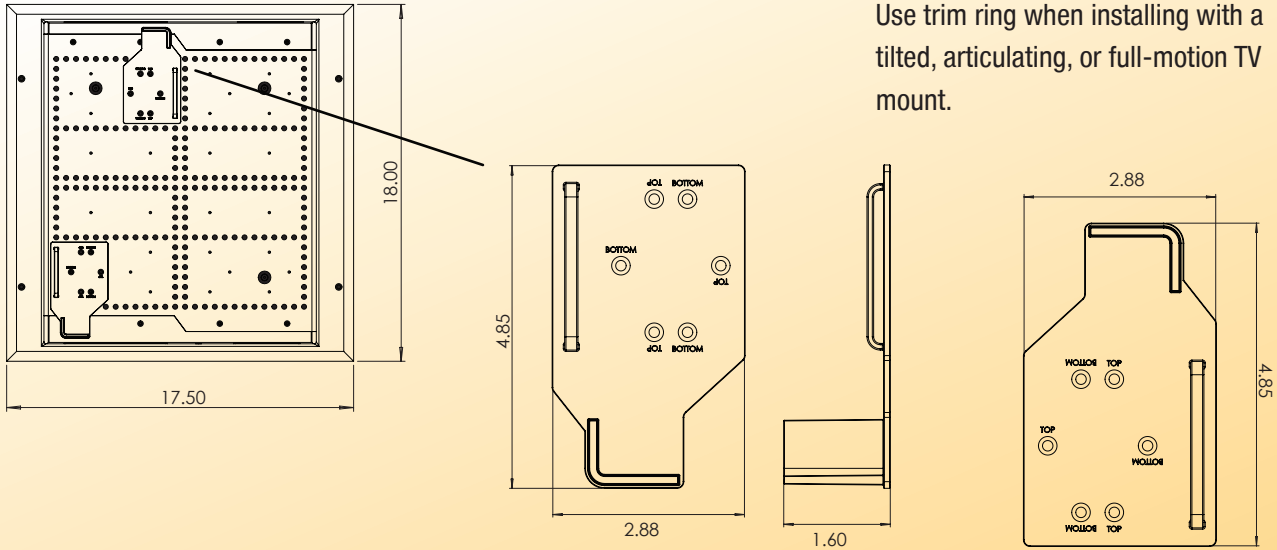

Features

Part # 45-8017-1

- Mounting brackets included to securely hold the One Connect Box or other TV power sources
- 2 (two) 18" hook and loop fasteners included to strap power source firmly to brackets
- Two large knockouts to allow access to USB ports
- Multiple knockouts for conduit up to 1-3/4" diameter
- Includes knockouts for a single gang J-Box power module
- Standard 1" x 6" hole pattern
- Can be mounted to front or inside of studs
- Flush with the wall
- Open trim ring to allow air flow

Part # 45-8011-1P – with 15 Amp/125 Volt Duplex Receptacle

- UL Listed, 15 Amp/125 Volt Duplex Receptacle
- Outlet box included

Part # 45-8021-1S – with Duplex Surge Suppressor

- UL Listed 15 Amp/125 Volt Duplex Surge Receptacle
- Maximum surge current - 15,000 amps
- Clamping response time - 1 nanosecond
- Hot/Neutral, Hot/Ground, Neutral/Ground
- Total maximum surge dissipation - 480 joules
- Outlet box included

Part # 45-8031-1C – with Commercial Grade Duplex Receptacle

- UL Listed 20 Amp/125 Volt Duplex Receptacle
- 2 pole
- 3W
- Rear connection with side screw terminals
- Tamper resistant
- Metal outlet box included

Connected Media Box with Trim

Use trim ring when installing with a tilted, articulating, or full-motion TV mount.

Connected Media Box without Trim

Use without trim ring when installing the TV directly on the wall with a fixed TV mount.