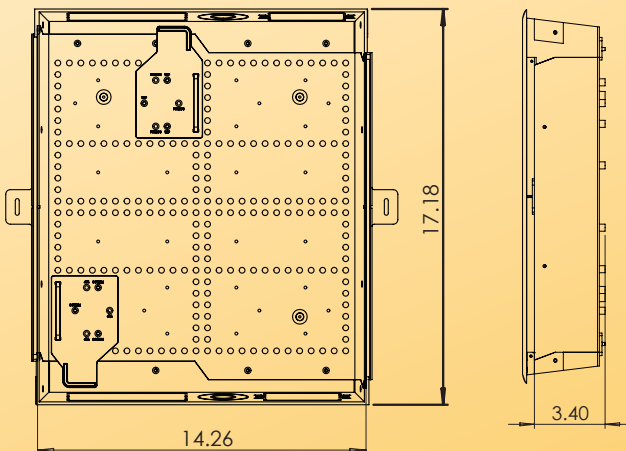

Features

Part # 45-8017-1

- Mounting brackets included to securely hold the One Connect Box or other TV power sources
- 2 (two) 18" hook and loop fasteners included to strap power source firmly to brackets
- Two large knockouts to allow access to USB ports
- Multiple knockouts for conduit up to 1-3/4" diameter
- Includes knockouts for a single gang J-Box power module
- Standard 1" x 6" hole pattern
- Can be mounted to front or inside of studs
- Flush with the wall
- Open trim ring to allow air flow

Part # 45-8031-1C – with Commercial Grade Duplex Receptacle

- UL Listed 20 Amp/125 Volt Duplex Receptacle
- 2 pole
- 3W
- Rear connection with side screw terminals
- Tamper resistant
- Metal outlet box included

Part Number	Description
45-8017-1	Connected Media Box without power
45-8011-1P	Connected Media Box with 15A/125V Duplex Receptacle
45-8021-1S	Connected Media Box with 15A/125V Duplex Surge Suppressor
45-8031-1C	Connected Media Box with 20A/125V Duplex Receptacle

Connected Media Box with Trim

Use trim ring when installing with a tilted, articulating, or full-motion TV mount.

Connected Media Box without Trim

Use without trim ring when installing the TV directly on the wall with a fixed TV mount.