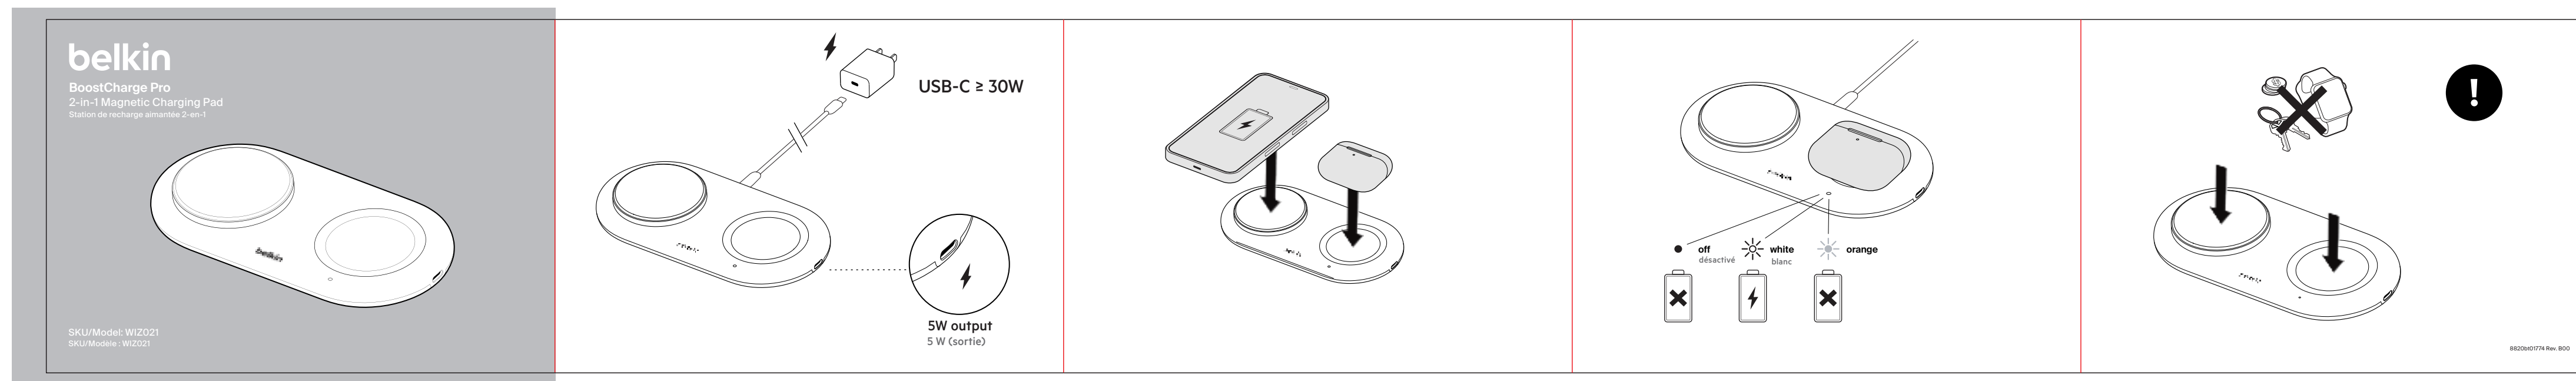

QIG

belkin GLOBAL PACKAGE OPERATIONS		841525			
FILE NAME	QSG_WIZ021xx_8820bt01774Rev.B00_BoostCharge_Pro_2_in_1_Pad_with_Qi2				
SKU#	WIZ021XX	P#	8820bt01774	REV	B00
DESIGNER	Anny	DATE	11/3/23 5:08 PM	VERSION	02

110gsm C1S Artpaper

3¹/₈
[79.375]

4¹/₂
[114.300]

22¹/₂
[571.500]