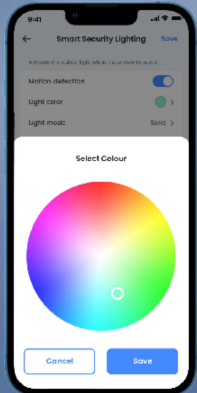

## 4K Smart Security Lighting IP Wired Black Bullet Camera

### Powerful 4K Security, Enhanced Home Monitoring

Get the best view of your property, day and night, with the 4K Smart Deterrence IP Wired Bullet Camera. Always know what's happening around your property with Person, Package, Animal and Vehicle Detection. Get detailed smartphone notifications when someone arrives at your door, when a package is delivered, a pet has wandered outside, or when a car pulls into the driveway. Be proactive with your security—deter unwelcome visitors with the motion-activated LED lights and remote-triggered siren. Speak to your guests with 2-Way Talk, using the built-in microphone and speaker. If you're busy, answer instantly with the pre-set Quick Responses. Customize your security with Smart Security Lighting. You can assign various colors to different motion events and camera modes—choose from 16.7 Million colors. See full-color video, even at night with Color Night Vision Booster. Pair the security camera with a compatible Lorex 4K Fusion NVR to enhance your home monitoring.

#### Impressive Clarity and Wider Coverage

- See the finest detail with 4K resolution.
- Monitor larger areas of your premise with a wide-angle 127° field of view.
- See details in full-color and contrast with Color Night Vision Booster.