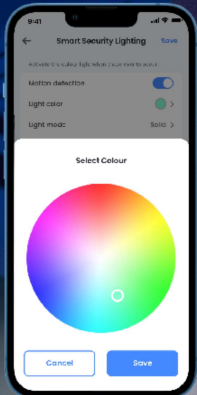

LOREX[®]

4K Smart Security Lighting IP Wired White Bullet Camera

Powerful 4K Security, Enhanced Home Monitoring

Get the best view of your property, day and night, with the 4K Smart Deterrence IP Wired Bullet Camera. Always know what's happening around your property with Person, Package, Animal and Vehicle Detection. Get detailed smartphone notifications when someone arrives at your door, when a package is delivered, a pet has wandered outside, or when a car pulls into the driveway. Be proactive with your security—deter unwelcome visitors with the motion-activated LED lights and remote-triggered siren. Speak to your guests with 2-Way Talk, using the built-in microphone and speaker. If you're busy, answer instantly with the pre-set Quick Responses. Customize your security with Smart Security Lighting. You can assign various colors to different motion events and camera modes—choose from 16.7 Million colors. See full-color video, even at night with Color Night Vision Booster. Pair the security camera with a compatible Lorex 4K Fusion NVR to enhance your home monitoring.

Impressive Clarity and Wider Coverage

- See the finest detail with 4K resolution.
- Monitor larger areas of your premise with a wide-angle 127° field of view.
- See details in full-color and contrast with Color Night Vision Booster.

Shed light on your property

- Customize your camera's LED light to the color of your choice – Choose from 16.7 Million colors.
- Assign colors for motion events and pre-set camera modes like Welcome mode and Panic mode.