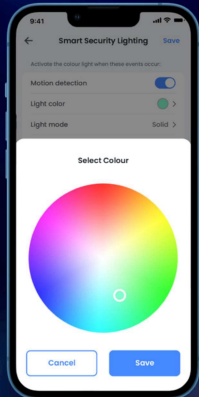

LOREX[®]

4K Smart Deterrence IP Wired Bullet Camera

Powerful 4K Security, Enhanced Home Monitoring

Get the best view of your property, day and night, with the 4K Smart Deterrence IP Wired Bullet Camera. Always know what's happening around your property with Person, Package, Animal and Vehicle Detection. Get detailed smartphone notifications when someone arrives at your door, when a package is delivered, a pet has wandered outside, or when a car pulls into the driveway. Be proactive with your security—deter unwelcome visitors with the motion-activated LED lights and remote-triggered siren. Speak to your guests with 2-Way Talk, using the built-in microphone and speaker. If you're busy, answer instantly with the pre-set Quick Responses. Customize your security with Smart Security Lighting. You can assign various colors to different motion events and camera modes—choose from 16.7 Million colors. See full-color video, even at night with Color Night Vision Booster. Pair the security camera with a compatible Lorex 4K Fusion NVR to enhance your home monitoring.

Impressive Clarity and Wider Coverage

- See the finest detail with 4K resolution.
- Monitor larger areas of your premise with a wide-angle 127° field of view.
- See details in full-color and contrast with Color Night Vision Booster.

Shed light on your property

- Customize your camera's LED light to the color of your choice – Choose from 16.7 Million colors.
- Assign colors for motion events and pre-set camera modes like Welcome mode and Panic mode.