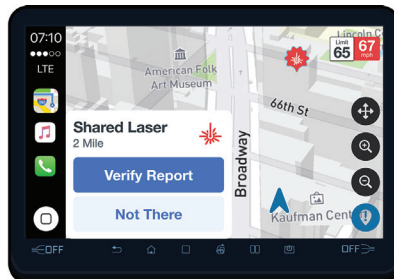

DRIVE SMARTER®

Every Alert Right at Your Fingertips

Download
DRIVE SMARTER®